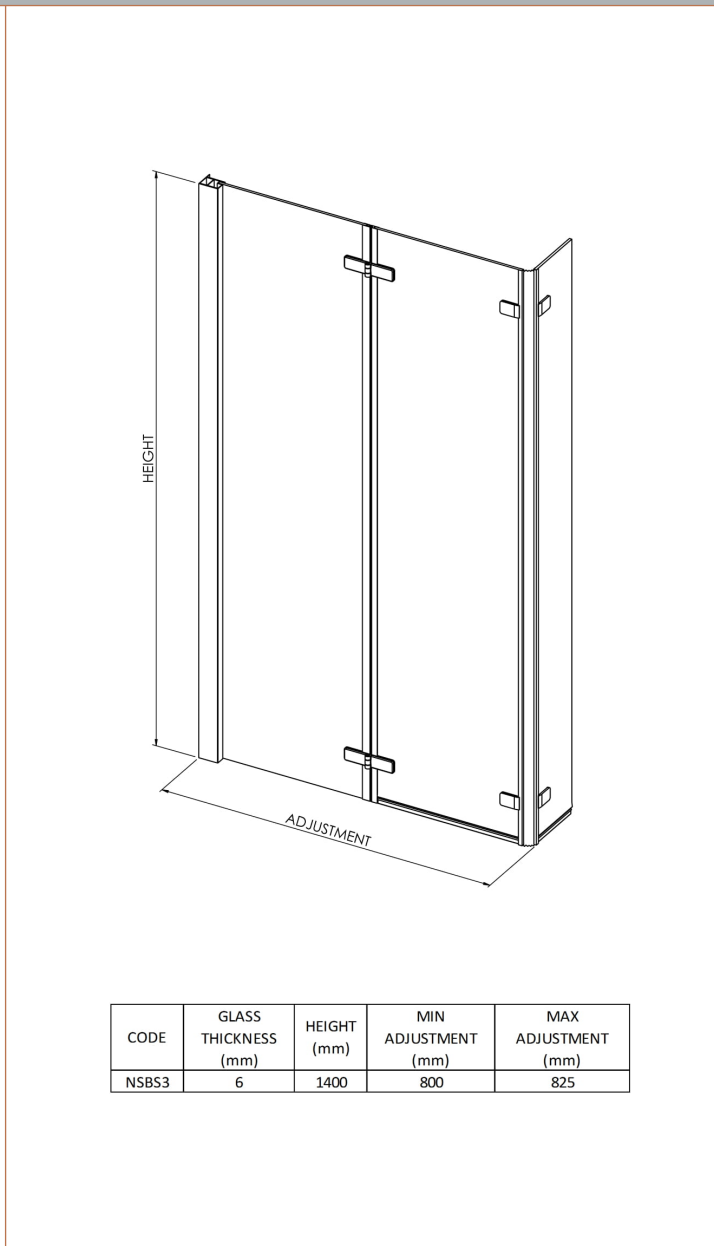

Sales Code: NSBS3

Description: Sq Shower Ctr Hinged Screen & Return (6)

CODE	GLASS THICKNESS (mm)	HEIGHT (mm)	MIN ADJUSTMENT (mm)	MAX ADJUSTMENT (mm)
NSBS3	6	1400	800	825

**Product Dimensions**

Height (mm):	1400
Width (mm):	812
Depth (mm):	38
Nett Weight (kg):	24.5

**Packaging Dimensions**

Height (mm):	60
Width (mm):	440
Length (mm):	146
Gross Weight (kg):	24.5

**Packaging Data**

Box Colour:	Brown Cardboard Box - Printed
Box Qty:	1
Label Size:	140 x 40
Label Colour:	Not Applicable
Label Qty:	0

**Outer Box Dimensions (If Applicable)**

Height (mm):	
Width (mm):	
Depth (mm):	
Length (mm):	
Gross Weight (kg):	
Barcode:	5055369043866

**Product Details**

Country of Origin:	China
Fitting Instruction:	No
CE & UKCA:	Yes
Profile Material:	Aluminium
Profile Finish:	Chrome
Adjustments (mm):	800mm - 810mm
Entry Width (mm):	N/A
Swing In Dim (mm):	400mm
Swing Out Dim (mm):	400mm
Radius (mm):	Not Applicable
Glass Thickness (mm):	6
Easy Fit:	No
Easy Clean:	No
Handle Style:	Not Applicable
Handle Material:	Not Applicable
Enclosure Design:	Frameless
Wheel Type:	Not Applicable
Support Bar Included:	Support Bar Not Included
Extras:	None