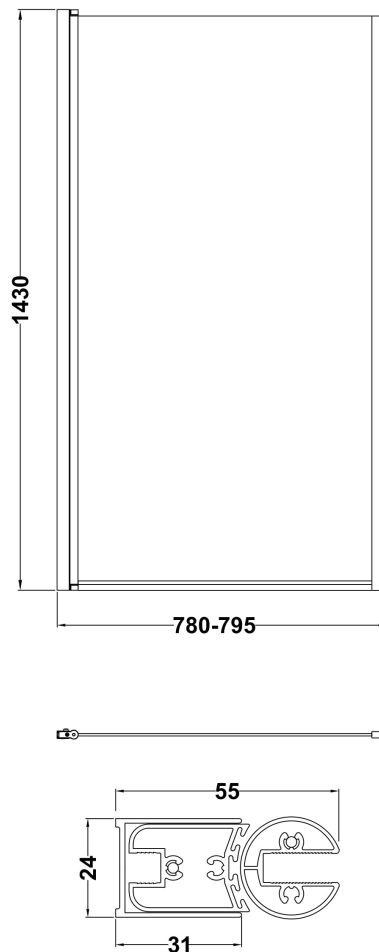

Sales Code: NSBS78

Description: Sq Shower Screen, Fixed Return (6)

Product Dimensions

Height (mm):	1430
Width (mm):	795
Depth (mm):	24
Nett Weight (kg):	18.7

Packaging Dimensions

Height (mm):	55
Width (mm):	840
Length (mm):	1460
Gross Weight (kg):	18.7

Packaging Data

Box Colour:	Brown Cardboard Box - Printed
Box Qty:	
Label Size:	x
Label Colour:	Not Applicable
Label Qty:	

Outer Box Dimensions (If Applicable)

Height (mm):	
Width (mm):	
Depth (mm):	
Length (mm):	
Gross Weight (kg):	
Barcode:	5056678459751

Product Details

Country of Origin:	China
Fitting Instruction:	No
CE & UKCA:	Yes
Profile Material:	Aluminium
Profile Finish:	Brushed Brass
Adjustments (mm):	780mm - 795mm
Entry Width (mm):	
Swing In Dim (mm):	777mm
Swing Out Dim (mm):	777mm
Radius (mm):	Not Applicable
Glass Thickness (mm):	6
Easy Fit:	Not Applicable
Easy Clean:	No
Handle Style:	Not Applicable
Handle Material:	Not Applicable
Enclosure Design:	Not Applicable
Wheel Type:	Not Applicable
Support Bar Included:	Support Bar Not Included
Extras:	None