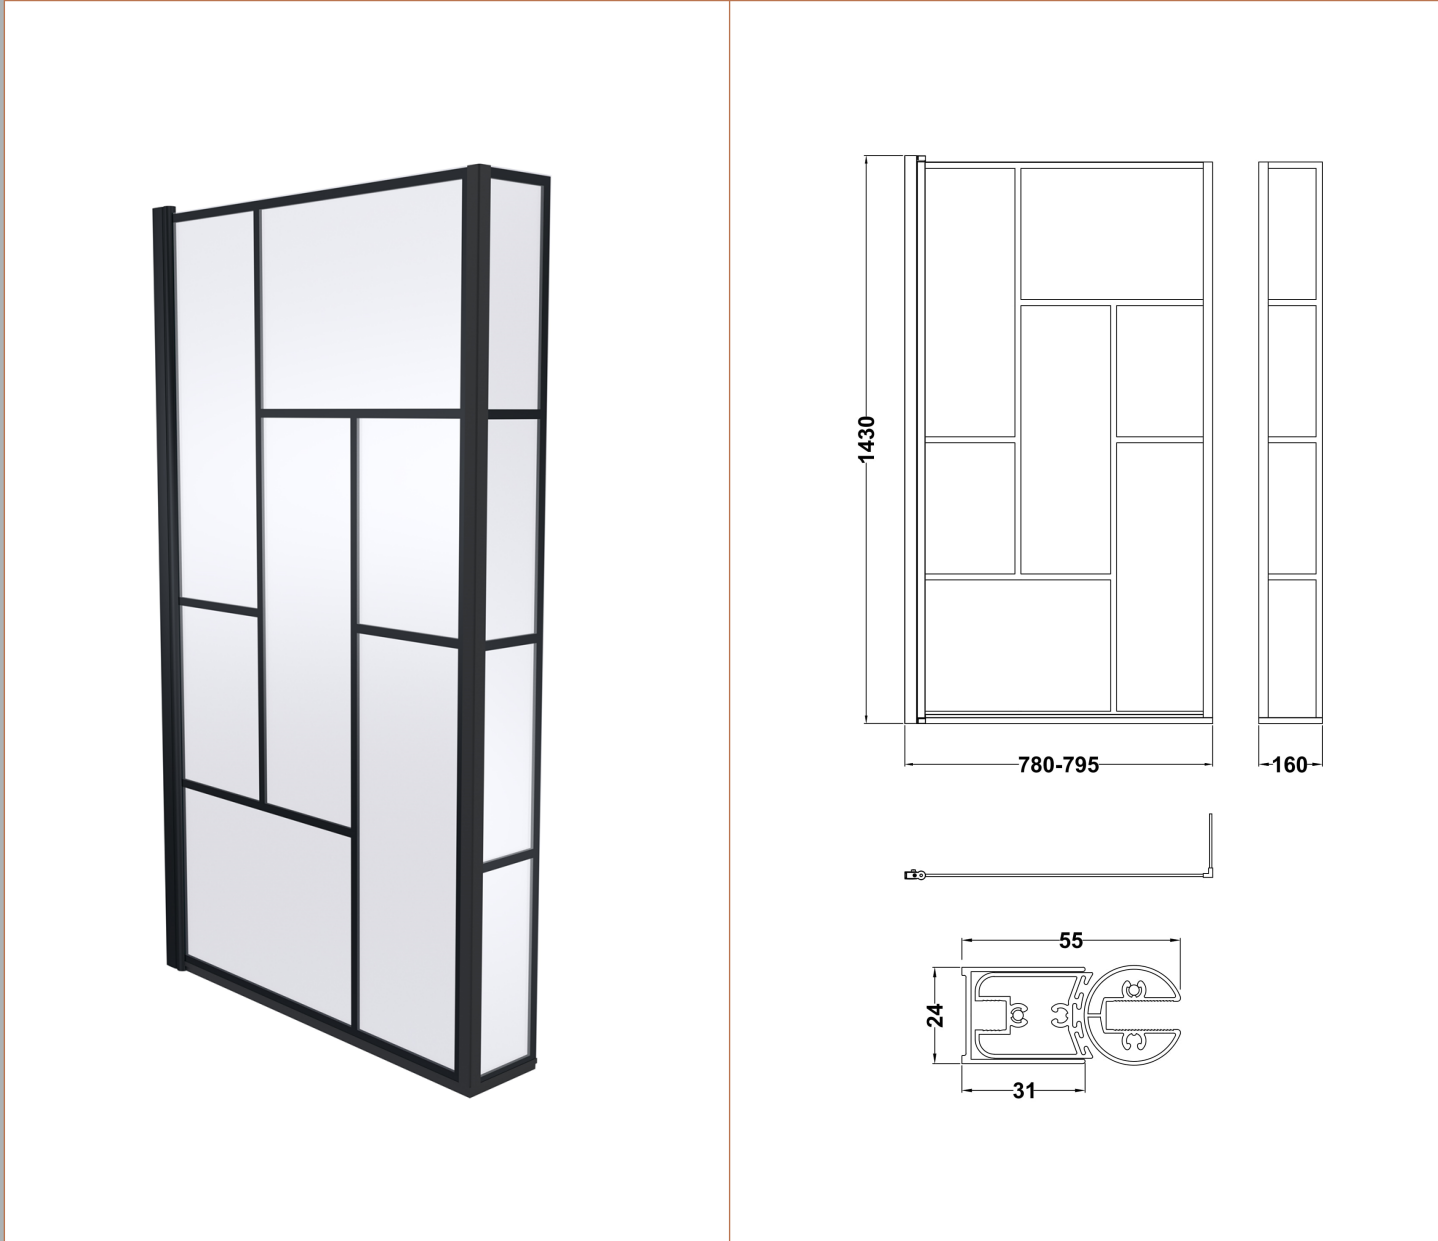

Sales Code: NSBS7BB

Description: Sq Block Framed Screen Fixed Return (6)

Product Dimensions

Height (mm):	1430
Width (mm):	795
Depth (mm):	160
Nett Weight (kg):	18.7

Packaging Dimensions

Height (mm):	55
Width (mm):	840
Length (mm):	1460
Gross Weight (kg):	18.7

Packaging Data

Box Colour:	Brown Cardboard Box - Printed
Box Qty:	
Label Size:	x
Label Colour:	Not Applicable
Label Qty:	

Outer Box Dimensions (If Applicable)

Height (mm):	
Width (mm):	
Depth (mm):	
Length (mm):	
Gross Weight (kg):	
Barcode:	5056462614489

Product Details

Country of Origin:	China
Fitting Instruction:	No
CE Approval:	No
Profile Material:	Aluminium
Profile Finish:	Matt Black
Adjustments (mm):	780 - 795mm
Entry Width (mm):	
Swing In Dim (mm):	777mm
Swing Out Dim (mm):	777mm
Radius (mm):	Not Applicable
Glass Thickness (mm):	6
Easy Fit:	Not Applicable
Easy Clean:	No
Handle Style:	Not Applicable
Handle Material:	Not Applicable
Enclosure Design:	Not Applicable
Wheel Type:	Not Applicable
Support Bar Included:	Support Bar Not Included
Extras:	None