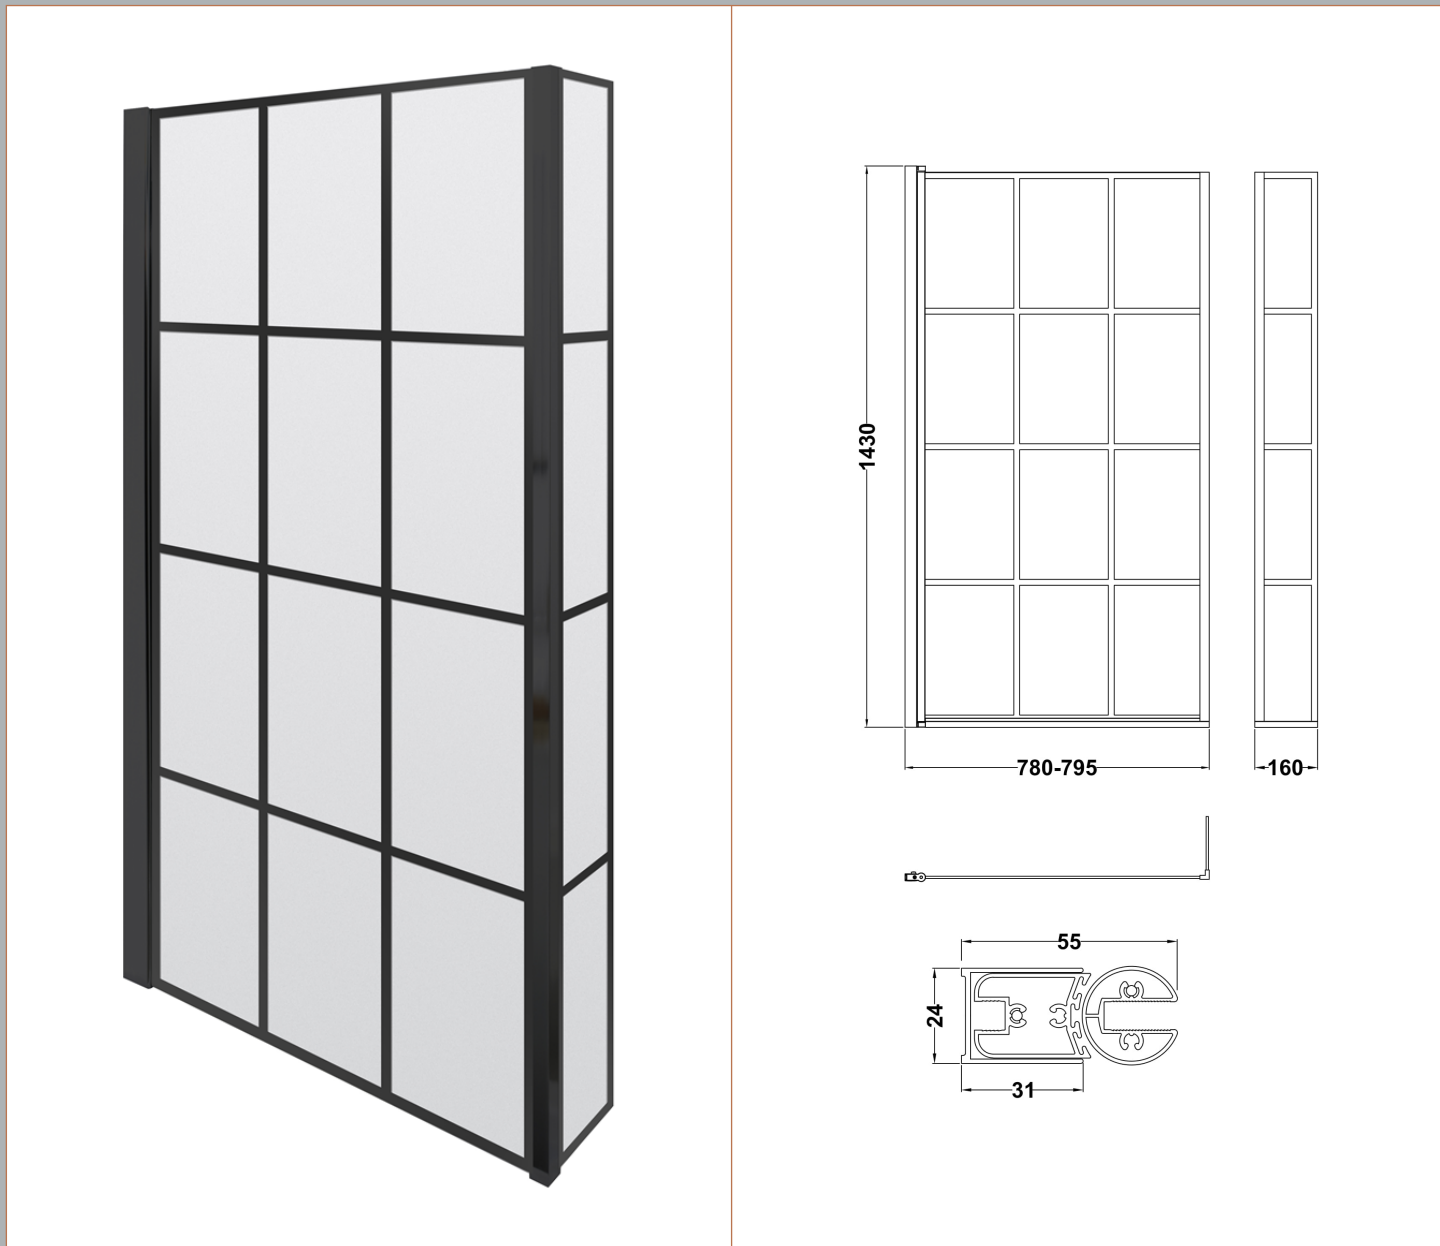

Sales Code: NSBS7BF

Description: Sq Framed Shower Screen Fixed Return (6)

**Product Dimensions**

Height (mm):	1430
Width (mm):	808
Depth (mm):	150
Nett Weight (kg):	18.7

**Packaging Dimensions**

Height (mm):	55
Width (mm):	840
Length (mm):	1460
Gross Weight (kg):	18.7

**Packaging Data**

Box Colour:	Brown Cardboard Box - Printed
Box Qty:	
Label Size:	x
Label Colour:	Not Applicable
Label Qty:	

**Outer Box Dimensions (If Applicable)**

Height (mm):	
Width (mm):	
Depth (mm):	
Length (mm):	
Gross Weight (kg):	
Barcode:	5056211897811

**Product Details**

Country of Origin:	China
Fitting Instruction:	No
CE Approval:	No
Profile Material:	Aluminium
Profile Finish:	Matt Black
Adjustments (mm):	780 - 795mm
Entry Width (mm):	
Swing In Dim (mm):	777mm
Swing Out Dim (mm):	777mm
Radius (mm):	Not Applicable
Glass Thickness (mm):	6
Easy Fit:	Not Applicable
Easy Clean:	No
Handle Style:	Not Applicable
Handle Material:	Not Applicable
Enclosure Design:	Not Applicable
Wheel Type:	Not Applicable
Support Bar Included:	Support Bar Not Included
Extras:	None