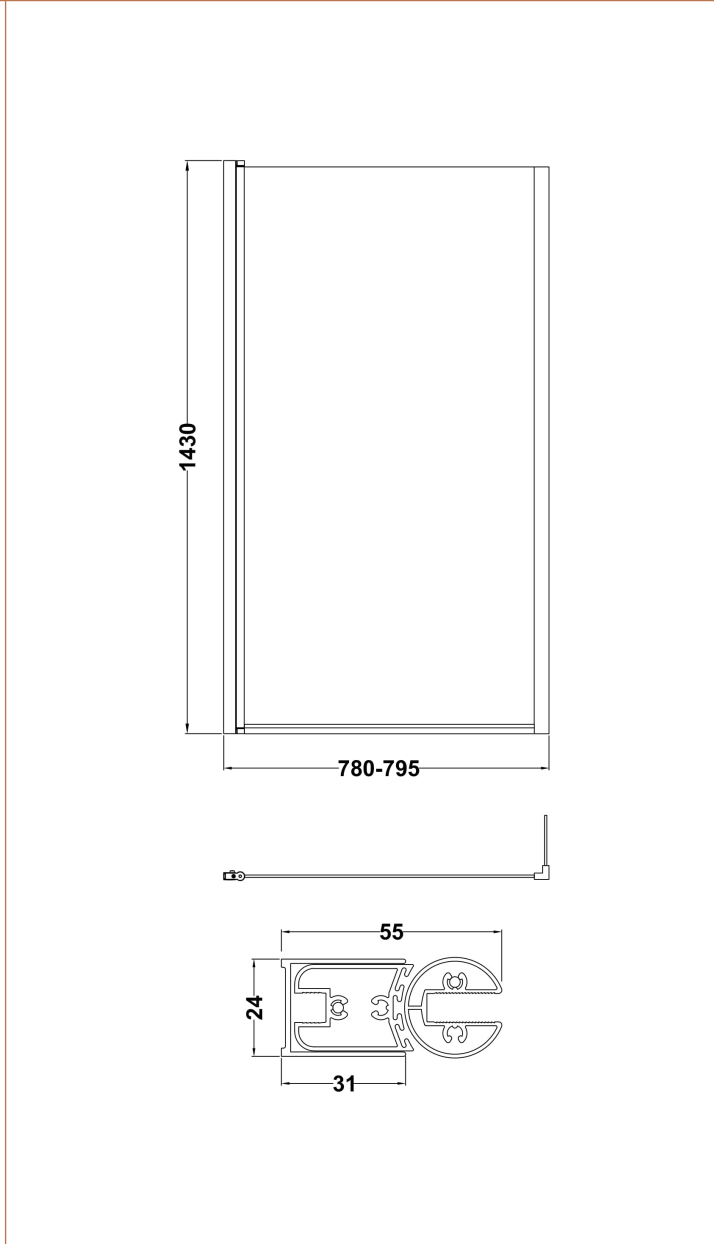

Sales Code: NSBS7BP

Description: Sq Shower Screen, Fixed Return (6)

Product Dimensions

Height (mm):	1400
Width (mm):	808
Depth (mm):	150
Nett Weight (kg):	18.7

Packaging Dimensions

Height (mm):	55
Width (mm):	840
Length (mm):	1460
Gross Weight (kg):	18.7

Packaging Data

Box Colour:	Brown Cardboard Box - Printed
Box Qty:	
Label Size:	x
Label Colour:	Not Applicable
Label Qty:	

Outer Box Dimensions (If Applicable)

Height (mm):	
Width (mm):	
Depth (mm):	
Length (mm):	
Gross Weight (kg):	
Barcode:	5056211883784

Product Details

Country of Origin:	China
Fitting Instruction:	No
CE & UKCA:	No
Profile Material:	Aluminium
Profile Finish:	Matt Black
Adjustments (mm):	780mm - 795mm
Entry Width (mm):	
Swing In Dim (mm):	777mm
Swing Out Dim (mm):	777mm
Radius (mm):	Not Applicable
Glass Thickness (mm):	6
Easy Fit:	Not Applicable
Easy Clean:	No
Handle Style:	Not Applicable
Handle Material:	Not Applicable
Enclosure Design:	Not Applicable
Wheel Type:	Not Applicable
Support Bar Included:	Support Bar Not Included
Extras:	None