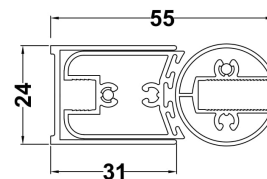

Sales Code: NSBS7

Description: Sq Shower Screen, Fixed Return (6)

Product Dimensions

Height (mm):	1430
Width (mm):	795
Depth (mm):	150
Nett Weight (kg):	18.7

Packaging Dimensions

Height (mm):	55
Width (mm):	840
Length (mm):	1460
Gross Weight (kg):	18.7

Packaging Data

Box Colour:	Brown Cardboard Box - Printed
Box Qty:	
Label Size:	x
Label Colour:	Not Applicable
Label Qty:	

Outer Box Dimensions (If Applicable)

Height (mm):	
Width (mm):	
Depth (mm):	
Length (mm):	
Gross Weight (kg):	
Barcode:	5055275824962

Product Details

Country of Origin:	China
Fitting Instruction:	No
CE & UKCA:	Yes
Profile Material:	Aluminium
Profile Finish:	Chrome
Adjustments (mm):	780mm - 795mm
Entry Width (mm):	
Swing In Dim (mm):	777mm
Swing Out Dim (mm):	777mm
Radius (mm):	Not Applicable
Glass Thickness (mm):	6
Easy Fit:	Not Applicable
Easy Clean:	No
Handle Style:	Not Applicable
Handle Material:	Not Applicable
Enclosure Design:	Not Applicable
Wheel Type:	Not Applicable
Support Bar Included:	Support Bar Not Included
Extras:	None