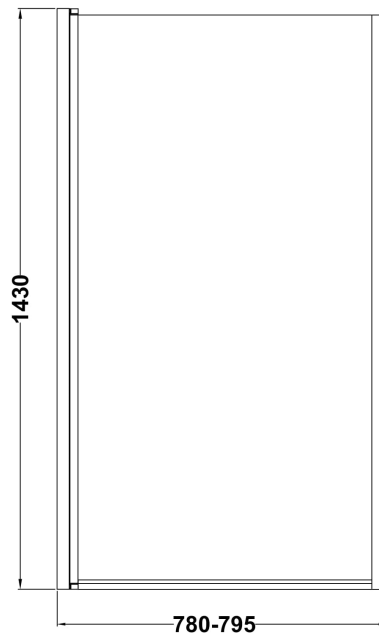

Sales Code: NSBS7

Description: Sq Shower Screen, Fixed Return (6)

Product Dimensions

Height (mm):	1430
Width (mm):	795
Depth (mm):	150
Nett Weight (kg):	18.7

Packaging Dimensions

Height (mm):	55
Width (mm):	840
Length (mm):	1460
Gross Weight (kg):	18.7

Packaging Data

Box Colour:	Brown Cardboard Box - Printed
Box Qty:	
Label Size:	x
Label Colour:	Not Applicable
Label Qty:	

Outer Box Dimensions (If Applicable)

Height (mm):	
Width (mm):	
Depth (mm):	
Length (mm):	
Gross Weight (kg):	
Barcode:	5055275824962

Product Details

Country of Origin:	China
Fitting Instruction:	No
CE & UKCA:	Yes
Profile Material:	Aluminium
Profile Finish:	Chrome
Adjustments (mm):	780mm - 795mm
Entry Width (mm):	
Swing In Dim (mm):	777mm
Swing Out Dim (mm):	777mm
Radius (mm):	Not Applicable
Glass Thickness (mm):	6
Easy Fit:	Not Applicable
Easy Clean:	No
Handle Style:	Not Applicable
Handle Material:	Not Applicable
Enclosure Design:	Not Applicable
Wheel Type:	Not Applicable
Support Bar Included:	Support Bar Not Included
Extras:	None