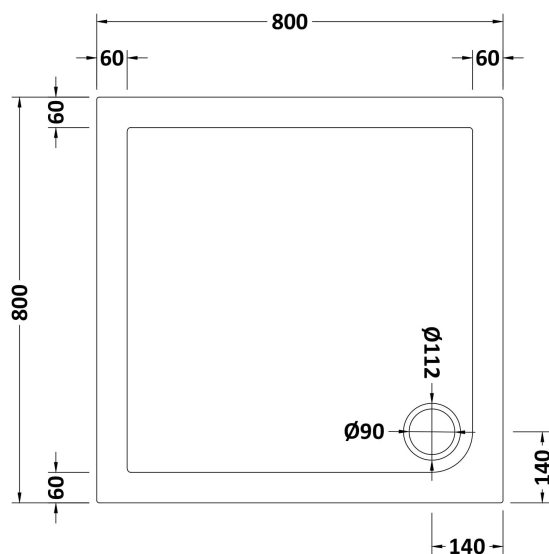

Sales Code: NSR006

Description: Sr Square Tray 800X800x40

Product Dimensions

Length (mm):	800
Width (mm):	800
Height (mm):	40
Nett Weight (kg):	19.2

Packaging Dimensions

Length (mm):	840
Width (mm):	840
Height (mm):	80
Gross Weight (kg):	19.5

Packaging Data

Box Colour:	Shrinkwrap & Polystyrene
Box Qty:	1
Label Size:	100 x 50
Label Colour:	White Label
Label Qty:	2

Outer Box Dimensions (If Applicable)

Length (mm):	
Width (mm):	
Height (mm):	
Gross Weight (kg):	
Barcode:	5056211872146

Product Details

Country of Origin:	United Kingdom
Fitting Instruction:	No
CE & UKCA:	Yes
Colour/Finish:	White
Product Material:	Acrylic Capped ABS Caco3 & Pu
Material Colour Reference:	European White
Radius:	0
Waste Required (mm):	90
Compatible with Leg Kit:	Yes