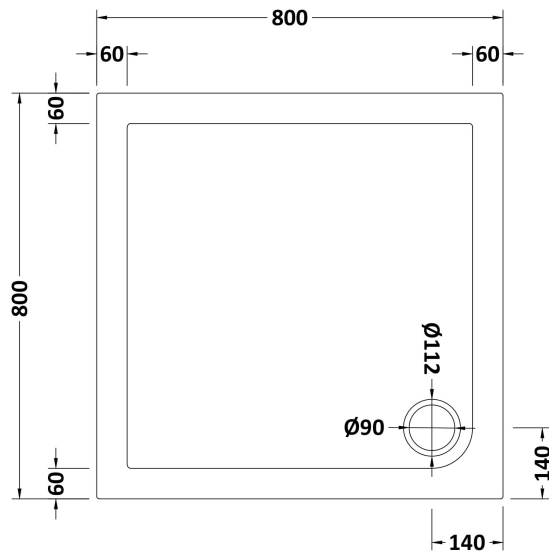

Sales Code: NSR006

Description: Sr Square Tray 800X800x40

Product Dimensions

Length (mm):	800
Width (mm):	800
Height (mm):	40
Nett Weight (kg):	19.2

Packaging Dimensions

Length (mm):	840
Width (mm):	840
Height (mm):	80
Gross Weight (kg):	19.5

Packaging Data

Box Colour:	Shrinkwrap & Polystyrene
Box Qty:	1
Label Size:	100 x 50
Label Colour:	White Label
Label Qty:	2

Outer Box Dimensions (If Applicable)

Length (mm):	
Width (mm):	
Height (mm):	
Gross Weight (kg):	
Barcode:	5056211872146

Product Details

Country of Origin:	United Kingdom
Fitting Instruction:	No
CE & UKCA:	Yes
Colour/Finish:	White
Product Material:	Acrylic Capped ABS Caco3 & Pu
Material Colour Reference:	European White
Radius:	0
Waste Required (mm):	90
Compatible with Leg Kit:	Yes