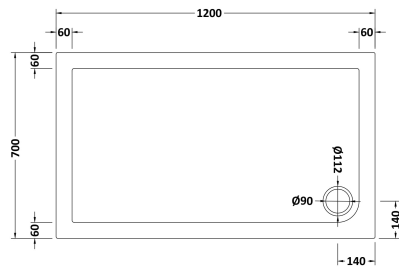

### Product Dimensions

Length (mm):	1200
Width (mm):	700
Height (mm):	40
Nett Weight (kg):	22.8

### Packaging Dimensions

Length (mm):	1240
Width (mm):	740
Height (mm):	80
Gross Weight (kg):	22.8

### Packaging Data

Box Colour:	Shrinkwrap & Polystyrene
Box Qty:	1
Label Size:	100 x 50
Label Colour:	White Label
Label Qty:	2

### Outer Box Dimensions (If Applicable)

Length (mm):	
Width (mm):	
Height (mm):	
Gross Weight (kg):	
Barcode:	5056211872191