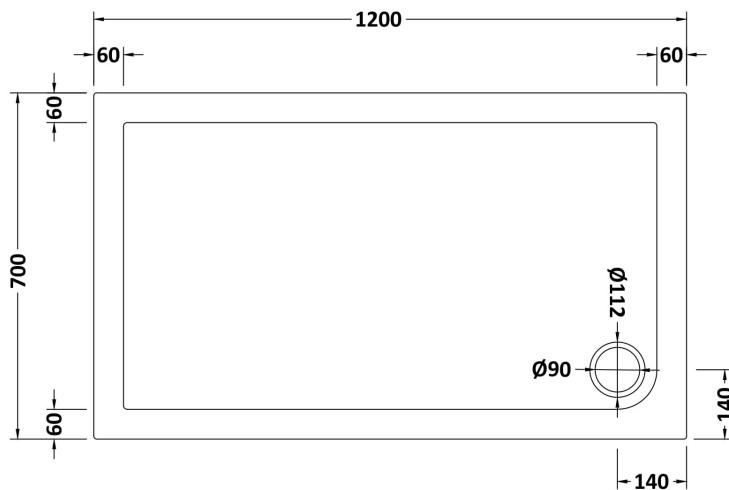

Sales Code: NSR011

Description: Sr Rectangular Tray 1200X700x40

Product Dimensions

Length (mm):	1200
Width (mm):	700
Height (mm):	40
Nett Weight (kg):	28.2

Packaging Dimensions

Length (mm):	1240
Width (mm):	740
Height (mm):	80
Gross Weight (kg):	28.5

Packaging Data

Box Colour:	Shrinkwrap & Polystyrene
Box Qty:	1
Label Size:	100 x 50
Label Colour:	White Label
Label Qty:	2

Outer Box Dimensions (If Applicable)

Length (mm):	
Width (mm):	
Height (mm):	
Gross Weight (kg):	
Barcode:	5056211872191

Product Details

Country of Origin:	United Kingdom
Fitting Instruction:	No
CE & UKCA:	Yes
Colour/Finish:	White
Product Material:	Acrylic Capped ABS Caco3 & Pu
Material Colour Reference:	European White
Radius:	0
Waste Required (mm):	90
Compatible with Leg Kit:	Yes