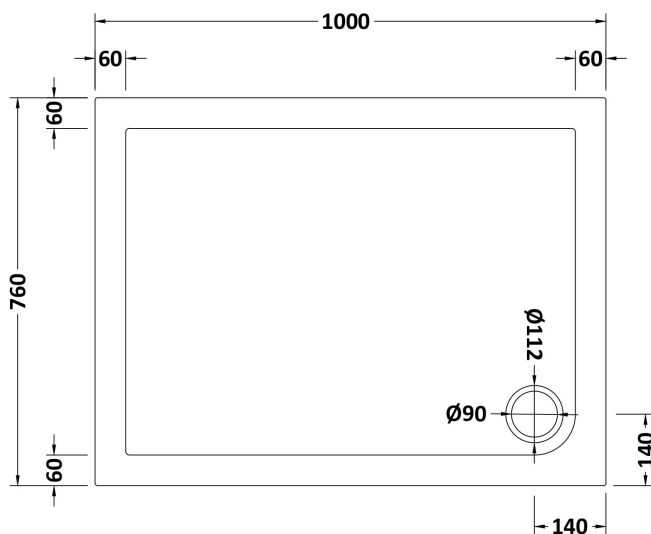

**Sales Code:** NSR012

**Description:** Sr Rectangular Tray 1000X760x40

**Product Dimensions**

Length (mm):	1000
Width (mm):	760
Height (mm):	40
Nett Weight (kg):	26.5

**Packaging Dimensions**

Length (mm):	1040
Width (mm):	800
Height (mm):	80
Gross Weight (kg):	26.8

**Packaging Data**

Box Colour:	Shrinkwrap & Polystyrene
Box Qty:	1
Label Size:	100 x 50
Label Colour:	White Label
Label Qty:	2

**Outer Box Dimensions (If Applicable)**

Length (mm):	
Width (mm):	
Height (mm):	
Gross Weight (kg):	
Barcode:	5056211872207

**Product Details**

Country of Origin:	United Kingdom
Fitting Instruction:	No
CE & UKCA:	Yes
Colour/Finish:	White
Product Material:	Acrylic Capped ABS Caco3 & Pu
Material Colour Reference:	European White
Radius:	0
Waste Required (mm):	90
Compatible with Leg Kit:	Yes