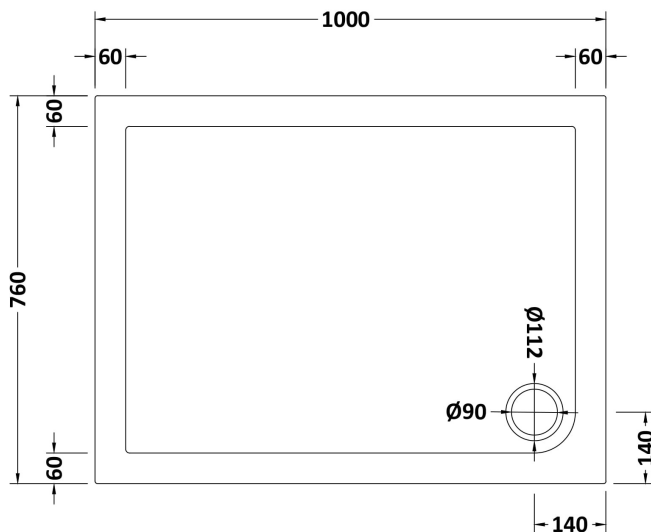

Sales Code: NSR012

Description: Sr Rectangular Tray 1000X760x40

Product Dimensions

Length (mm):	1000
Width (mm):	760
Height (mm):	40
Nett Weight (kg):	26.5

Packaging Dimensions

Length (mm):	1040
Width (mm):	800
Height (mm):	80
Gross Weight (kg):	26.8

Packaging Data

Box Colour:	Shrinkwrap & Polystyrene
Box Qty:	1
Label Size:	100 x 50
Label Colour:	White Label
Label Qty:	2

Outer Box Dimensions (If Applicable)

Length (mm):	
Width (mm):	
Height (mm):	
Gross Weight (kg):	
Barcode:	5056211872207

Product Details

Country of Origin:	United Kingdom
Fitting Instruction:	No
CE & UKCA:	Yes
Colour/Finish:	White
Product Material:	Acrylic Capped ABS Caco3 & Pu
Material Colour Reference:	European White
Radius:	0
Waste Required (mm):	90
Compatible with Leg Kit:	Yes