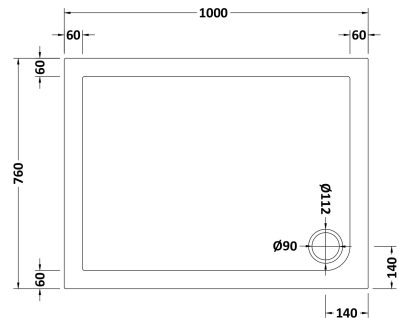

Sales Code: NSR012

Description: Sr Rectangular Tray 1000X760x40

Product Dimensions

Length (mm):	1000
Width (mm):	760
Height (mm):	40
Nett Weight (kg):	20.7

Packaging Dimensions

Length (mm):	1040
Width (mm):	800
Height (mm):	80
Gross Weight (kg):	20.7

Packaging Data

Box Colour:	Shrinkwrap & Polystyrene
Box Qty:	1
Label Size:	100 x 50
Label Colour:	White Label
Label Qty:	2

Outer Box Dimensions (If Applicable)

Length (mm):	
Width (mm):	
Height (mm):	
Gross Weight (kg):	
Barcode:	5056211872207

Product Details

Country of Origin:	United Kingdom
Fitting Instruction:	No
CE Certification:	Yes
Colour/Finish:	White
Product Material:	Acrylic Capped ABS Caco3 & Pu
Material Colour Reference:	European White
Radius:	0
Waste Required (mm):	90
Compatible with Leg Kit:	Yes