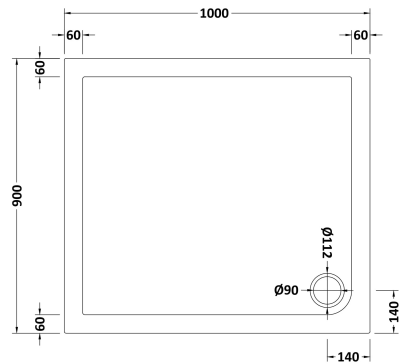

Sales Code: NSR014

Description: Sr Rectangular Tray 1000X900x40

Product Dimensions

Length (mm):	1000
Width (mm):	900
Height (mm):	40
Nett Weight (kg):	23.7

Packaging Dimensions

Length (mm):	1040
Width (mm):	940
Height (mm):	80
Gross Weight (kg):	23.7

Packaging Data

Box Colour:	Shrinkwrap & Polystyrene
Box Qty:	1
Label Size:	100 x 50
Label Colour:	White Label
Label Qty:	2

Outer Box Dimensions (If Applicable)

Length (mm):	
Width (mm):	
Height (mm):	
Gross Weight (kg):	
Barcode:	5056211872221

Product Details

Country of Origin:	United Kingdom
Fitting Instruction:	No
CE Certification:	Yes
Colour/Finish:	White
Product Material:	Acrylic Capped ABS Caco3 & Pu
Material Colour Reference:	European White
Radius:	0
Waste Required (mm):	90
Compatible with Leg Kit:	Yes