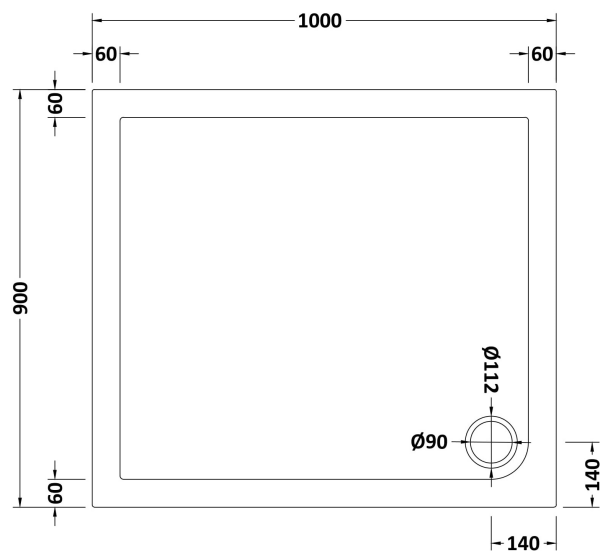

**Sales Code:** NSR014

**Description:** Sr Rectangular Tray 1000X900x40

### Product Dimensions

Length (mm):	1000
Width (mm):	900
Height (mm):	40
Nett Weight (kg):	32.5

### Packaging Dimensions

Length (mm):	1040
Width (mm):	940
Height (mm):	80
Gross Weight (kg):	32.8

### Outer Box Dimensions (If Applicable)

Length (mm):	
Width (mm):	
Height (mm):	
Gross Weight (kg):	
Barcode:	5056211872221