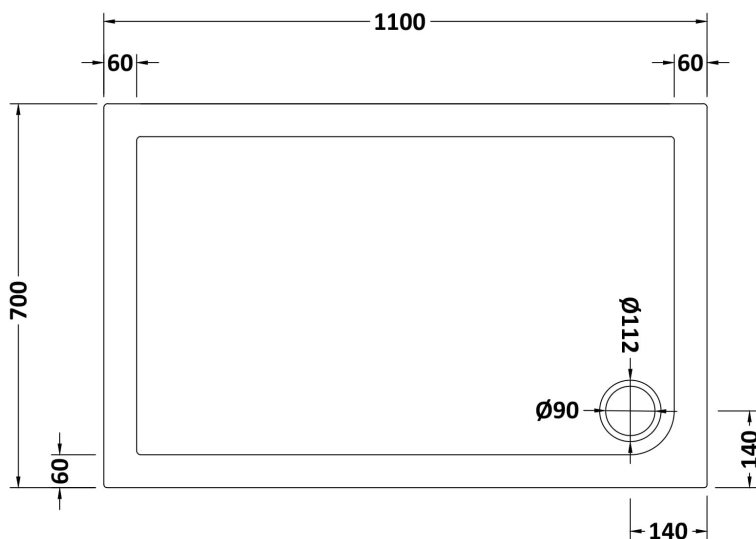

**Sales Code:** NSR016

**Description:** Sr Rectangular Tray 1100X700x40

**Product Dimensions**

Length (mm):	1100
Width (mm):	700
Height (mm):	40
Nett Weight (kg):	31.2

**Packaging Dimensions**

Length (mm):	1140
Width (mm):	740
Height (mm):	80
Gross Weight (kg):	31.5

**Packaging Data**

Box Colour:	Shrinkwrap & Polystyrene
Box Qty:	1
Label Size:	100 x 50
Label Colour:	White Label
Label Qty:	2

**Outer Box Dimensions (If Applicable)**

Length (mm):	
Width (mm):	
Height (mm):	
Gross Weight (kg):	
Barcode:	5056211872245

**Product Details**

Country of Origin:	United Kingdom
Fitting Instruction:	No
CE & UKCA:	Yes
Colour/Finish:	White
Product Material:	Acrylic Capped ABS Caco3 & Pu
Material Colour Reference:	European White
Radius:	0
Waste Required (mm):	90
Compatible with Leg Kit:	Yes