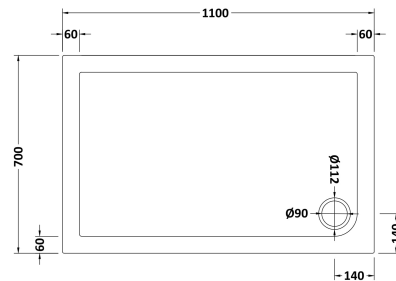

Sales Code: NSR016

Description: Sr Rectangular Tray 1100X700x40

Product Dimensions

Length (mm):	1100
Width (mm):	700
Height (mm):	40
Nett Weight (kg):	22

Packaging Dimensions

Length (mm):	1140
Width (mm):	740
Height (mm):	80
Gross Weight (kg):	22

Packaging Data

Box Colour:	Shrinkwrap & Polystyrene
Box Qty:	1
Label Size:	100 x 50
Label Colour:	White Label
Label Qty:	2

Outer Box Dimensions (If Applicable)

Length (mm):	
Width (mm):	
Height (mm):	
Gross Weight (kg):	
Barcode:	5056211872245

Product Details

Country of Origin:	United Kingdom
Fitting Instruction:	No
CE Certification:	Yes
Colour/Finish:	White
Product Material:	Acrylic Capped ABS Caco3 & Pu
Material Colour Reference:	European White
Radius:	0
Waste Required (mm):	90
Compatible with Leg Kit:	Yes