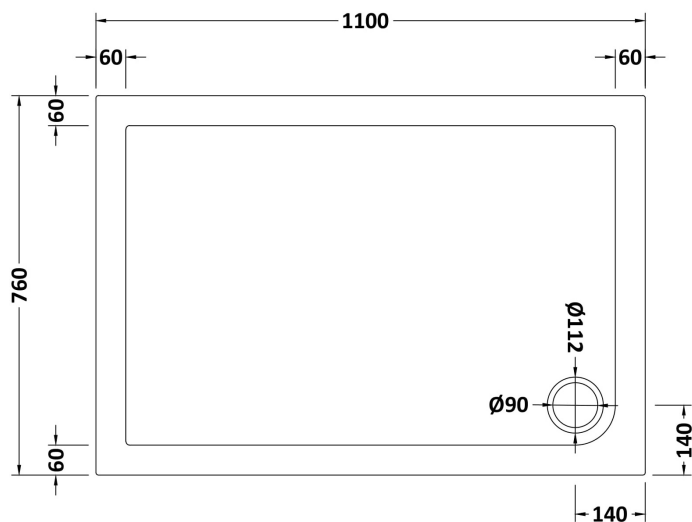

### Product Dimensions

Length (mm):	1100
Width (mm):	760
Height (mm):	40
Nett Weight (kg):	32.2

### Packaging Dimensions

Length (mm):	1140
Width (mm):	800
Height (mm):	80
Gross Weight (kg):	32.5

### Packaging Data

Box Colour:	Shrinkwrap & Polystyrene
Box Qty:	1
Label Size:	100 x 50
Label Colour:	White Label
Label Qty:	2

### Outer Box Dimensions (If Applicable)

Length (mm):	
Width (mm):	
Height (mm):	
Gross Weight (kg):	
Barcode:	5056211872252