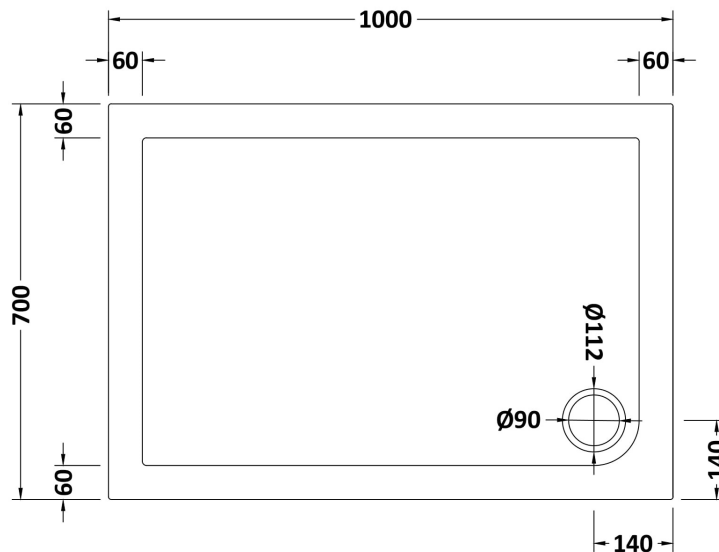

**Sales Code:** NSR021

**Description:** Sr Rectangular Tray 1000X700x40

**Product Dimensions**

Length (mm):	1000
Width (mm):	700
Height (mm):	40
Nett Weight (kg):	22.8

**Packaging Dimensions**

Length (mm):	1040
Width (mm):	740
Height (mm):	80
Gross Weight (kg):	23.1

**Packaging Data**

Box Colour:	Shrinkwrap & Polystyrene
Box Qty:	1
Label Size:	100 x 50
Label Colour:	White Label
Label Qty:	2

**Outer Box Dimensions (If Applicable)**

Length (mm):	
Width (mm):	
Height (mm):	
Gross Weight (kg):	
Barcode:	5056211872283

**Product Details**

Country of Origin:	United Kingdom
Fitting Instruction:	No
CE & UKCA:	Yes
Colour/Finish:	White
Product Material:	Acrylic Capped ABS Caco3 & Pu
Material Colour Reference:	European White
Radius:	0
Waste Required (mm):	90
Compatible with Leg Kit:	Yes