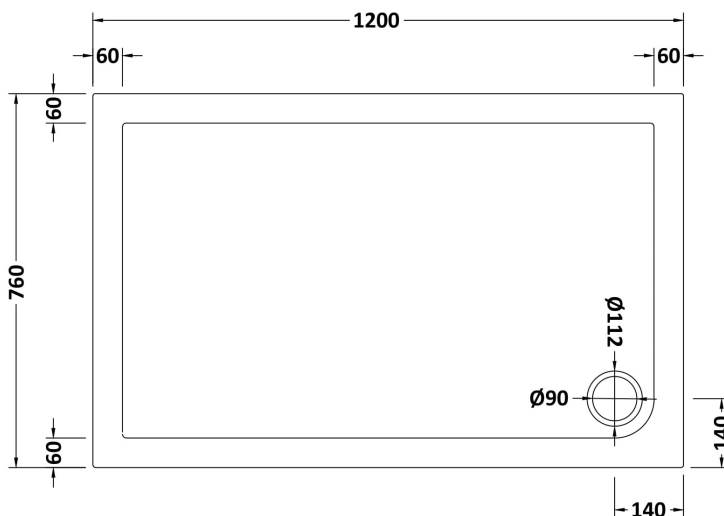

Sales Code: NSR022

Description: Sr Rectangular Tray 1200X760x40

Product Dimensions

Length (mm):	1200
Width (mm):	760
Height (mm):	40
Nett Weight (kg):	29.6

Packaging Dimensions

Length (mm):	1240
Width (mm):	800
Height (mm):	80
Gross Weight (kg):	29.9

Packaging Data

Box Colour:	Shrinkwrap & Polystyrene
Box Qty:	1
Label Size:	100 x 50
Label Colour:	White Label
Label Qty:	2

Outer Box Dimensions (If Applicable)

Length (mm):	
Width (mm):	
Height (mm):	
Gross Weight (kg):	
Barcode:	5056211872290

Product Details

Country of Origin:	United Kingdom
Fitting Instruction:	No
CE & UKCA:	Yes
Colour/Finish:	White
Product Material:	Acrylic Capped ABS Caco3 & Pu
Material Colour Reference:	European White
Radius:	0
Waste Required (mm):	90
Compatible with Leg Kit:	Yes