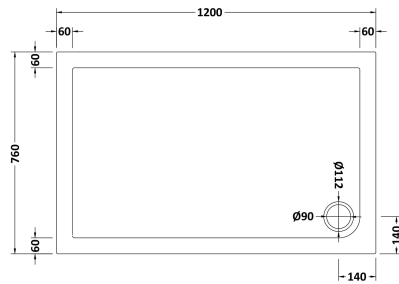

### Product Dimensions

Length (mm):	1200
Width (mm):	760
Height (mm):	40
Nett Weight (kg):	23.6

### Packaging Dimensions

Length (mm):	1240
Width (mm):	800
Height (mm):	80
Gross Weight (kg):	23.6

### Packaging Data

Box Colour:	Shrinkwrap & Polystyrene
Box Qty:	1
Label Size:	100 x 50
Label Colour:	White Label
Label Qty:	2

### Outer Box Dimensions (If Applicable)

Length (mm):	
Width (mm):	
Height (mm):	
Gross Weight (kg):	
Barcode:	5056211872290