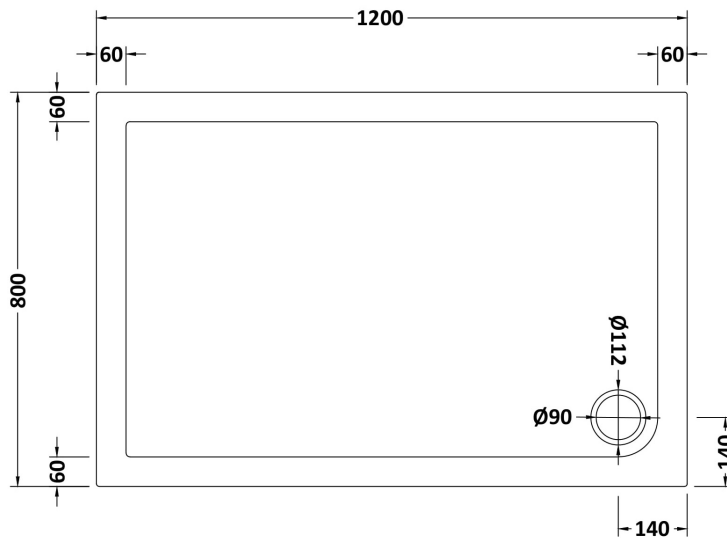

Sales Code: NSR023

Description: Sr Rectangular Tray 1200X800x40

Product Dimensions

Length (mm):	1200
Width (mm):	800
Height (mm):	40
Nett Weight (kg):	31.7

Packaging Dimensions

Length (mm):	1240
Width (mm):	840
Height (mm):	80
Gross Weight (kg):	32

Packaging Data

Box Colour:	Shrinkwrap & Polystyrene
Box Qty:	1
Label Size:	100 x 50
Label Colour:	White Label
Label Qty:	2

Outer Box Dimensions (If Applicable)

Length (mm):	
Width (mm):	
Height (mm):	
Gross Weight (kg):	
Barcode:	5056211872306

Product Details

Country of Origin:	United Kingdom
Fitting Instruction:	No
CE & UKCA:	Yes
Colour/Finish:	White
Product Material:	Acrylic Capped ABS Caco3 & Pu
Material Colour Reference:	European White
Radius:	0
Waste Required (mm):	90
Compatible with Leg Kit:	Yes