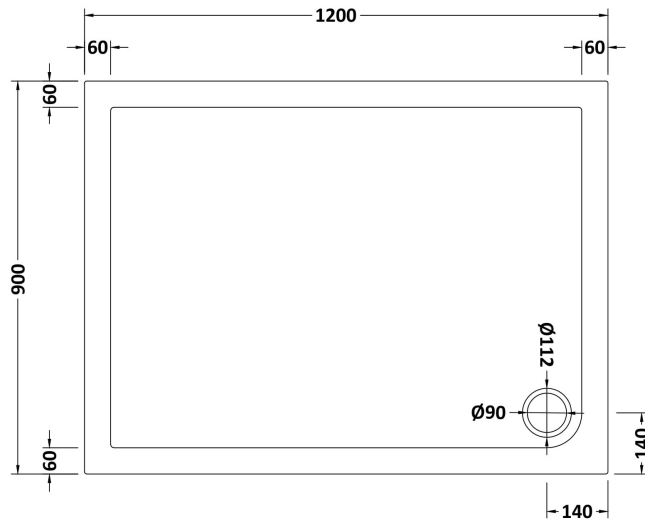

Sales Code: NSR024

Description: Sr Rectangular Tray 1200X900x40

Product Dimensions

Length (mm):	1200
Width (mm):	900
Height (mm):	40
Nett Weight (kg):	34.6

Packaging Dimensions

Length (mm):	1240
Width (mm):	940
Height (mm):	80
Gross Weight (kg):	34.9

Packaging Data

Box Colour:	Shrinkwrap & Polystyrene
Box Qty:	1
Label Size:	100 x 50
Label Colour:	White Label
Label Qty:	2

Outer Box Dimensions (If Applicable)

Length (mm):	
Width (mm):	
Height (mm):	
Gross Weight (kg):	
Barcode:	5056211872313

Product Details

Country of Origin:	United Kingdom
Fitting Instruction:	No
CE & UKCA:	Yes
Colour/Finish:	White
Product Material:	Acrylic Capped ABS Caco3 & Pu
Material Colour Reference:	European White
Radius:	0
Waste Required (mm):	90
Compatible with Leg Kit:	Yes