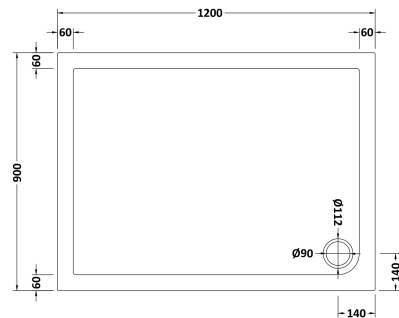

Sales Code: NSR024

Description: Sr Rectangular Tray 1200X900x40

Product Dimensions

Length (mm):	1200
Width (mm):	900
Height (mm):	40
Nett Weight (kg):	27.4

Packaging Dimensions

Length (mm):	1240
Width (mm):	940
Height (mm):	80
Gross Weight (kg):	27.4

Packaging Data

Box Colour:	Shrinkwrap & Polystyrene
Box Qty:	1
Label Size:	100 x 50
Label Colour:	White Label
Label Qty:	2

Outer Box Dimensions (If Applicable)

Length (mm):	
Width (mm):	
Height (mm):	
Gross Weight (kg):	
Barcode:	5056211872313

Product Details

Country of Origin:	United Kingdom
Fitting Instruction:	No
CE Certification:	Yes
Colour/Finish:	White
Product Material:	Acrylic Capped ABS Caco3 & Pu
Material Colour Reference:	European White
Radius:	0
Waste Required (mm):	90
Compatible with Leg Kit:	Yes