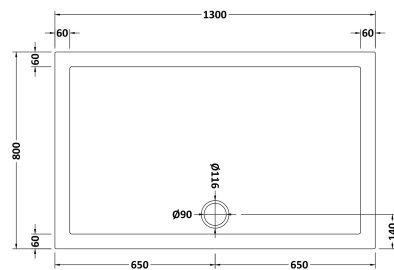

Sales Code: NSR028

Description: Sr Rectangular Tray 1300X800x40

Product Dimensions

Length (mm):	1300
Width (mm):	800
Height (mm):	40
Nett Weight (kg):	27

Packaging Dimensions

Length (mm):	1340
Width (mm):	850
Height (mm):	80
Gross Weight (kg):	27

Packaging Data

Box Colour:	Shrinkwrap & Polystyrene
Box Qty:	1
Label Size:	100 x 50
Label Colour:	White Label
Label Qty:	2

Outer Box Dimensions (If Applicable)

Length (mm):	
Width (mm):	
Height (mm):	
Gross Weight (kg):	
Barcode:	5056211872320

Product Details

Country of Origin:	United Kingdom
Fitting Instruction:	No
CE Certification:	Yes
Colour/Finish:	White
Product Material:	Acrylic Capped ABS Caco3 & Pu
Material Colour Reference:	European White
Radius:	0
Waste Required (mm):	90
Compatible with Leg Kit:	Yes