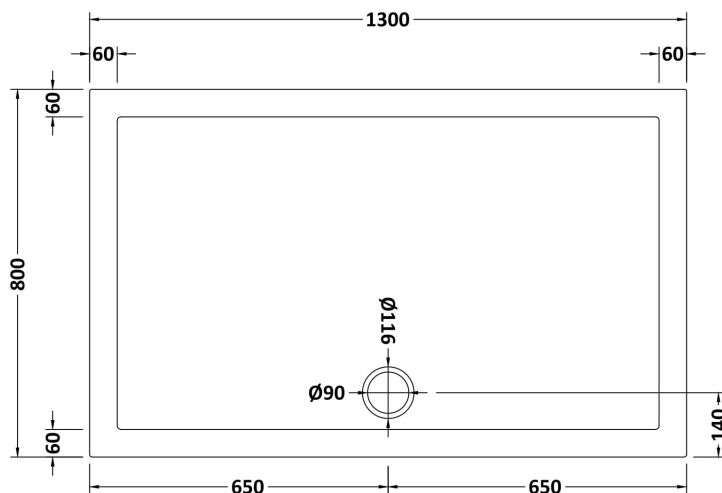

Sales Code: NSR028

Description: Sr Rectangular Tray 1300X800x40

Product Dimensions

Length (mm):	1300
Width (mm):	800
Height (mm):	40
Nett Weight (kg):	32.3

Packaging Dimensions

Length (mm):	1340
Width (mm):	850
Height (mm):	80
Gross Weight (kg):	32.6

Packaging Data

Box Colour:	Shrinkwrap & Polystyrene
Box Qty:	1
Label Size:	100 x 50
Label Colour:	White Label
Label Qty:	2

Outer Box Dimensions (If Applicable)

Length (mm):	
Width (mm):	
Height (mm):	
Gross Weight (kg):	
Barcode:	5056211872320

Product Details

Country of Origin:	United Kingdom
Fitting Instruction:	No
CE & UKCA:	Yes
Colour/Finish:	White
Product Material:	Acrylic Capped ABS Caco3 & Pu
Material Colour Reference:	European White
Radius:	0
Waste Required (mm):	90
Compatible with Leg Kit:	Yes