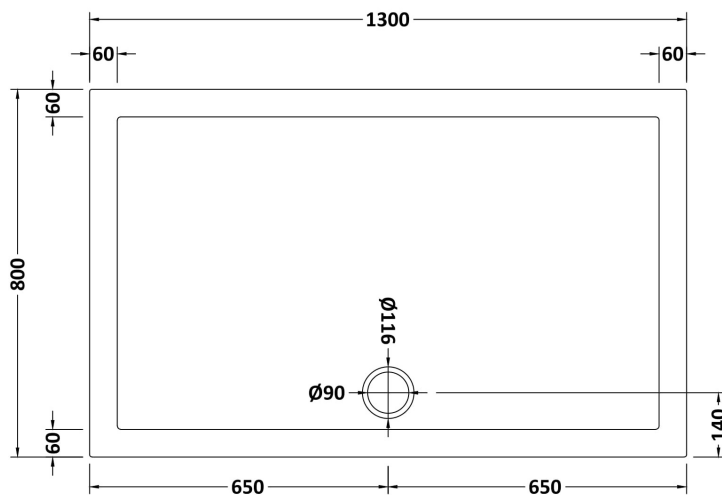

Sales Code: NSR028

Description: Sr Rectangular Tray 1300X800x40

Product Dimensions

Length (mm):	1300
Width (mm):	800
Height (mm):	40
Nett Weight (kg):	32.3

Packaging Dimensions

Length (mm):	1340
Width (mm):	850
Height (mm):	80
Gross Weight (kg):	32.6

Packaging Data

Box Colour:	Shrinkwrap & Polystyrene
Box Qty:	1
Label Size:	100 x 50
Label Colour:	White Label
Label Qty:	2

Outer Box Dimensions (If Applicable)

Length (mm):	
Width (mm):	
Height (mm):	
Gross Weight (kg):	
Barcode:	5056211872320

Product Details

Country of Origin:	United Kingdom
Fitting Instruction:	No
CE & UKCA:	Yes
Colour/Finish:	White
Product Material:	Acrylic Capped ABS Caco3 & Pu
Material Colour Reference:	European White
Radius:	0
Waste Required (mm):	90
Compatible with Leg Kit:	Yes