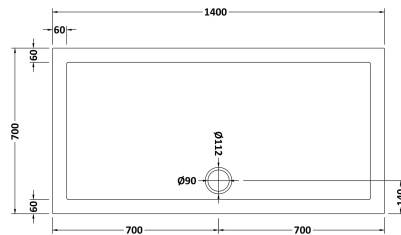

### Product Dimensions

Length (mm):	1400
Width (mm):	700
Height (mm):	40
Nett Weight (kg):	26

### Packaging Dimensions

Length (mm):	1440
Width (mm):	740
Height (mm):	80
Gross Weight (kg):	26

### Packaging Data

Box Colour:	Shrinkwrap & Polystyrene
Box Qty:	1
Label Size:	100 x 50
Label Colour:	White Label
Label Qty:	2

### Outer Box Dimensions (If Applicable)

Length (mm):	
Width (mm):	
Height (mm):	
Gross Weight (kg):	
Barcode:	5056211872337