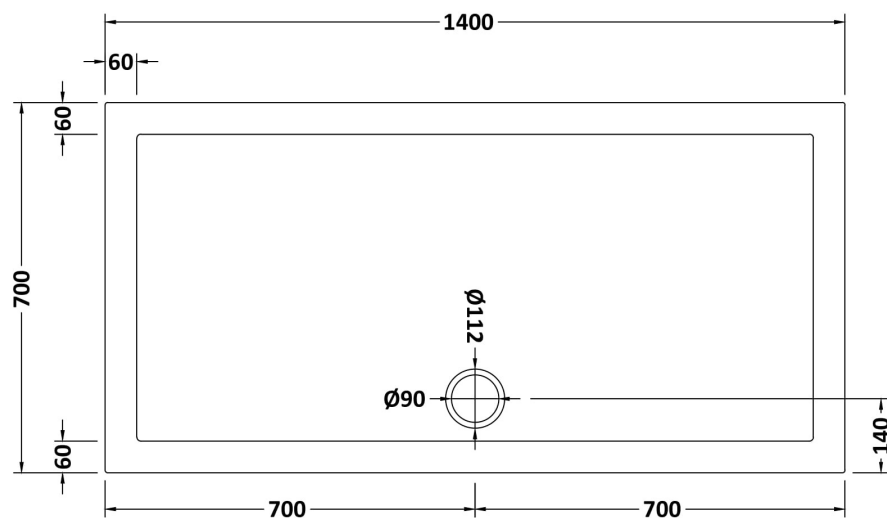

Sales Code: NSR031

Description: Sr Rectangular Tray 1400X700x40

Product Dimensions

Length (mm):	1400
Width (mm):	700
Height (mm):	40
Nett Weight (kg):	32.8

Packaging Dimensions

Length (mm):	1440
Width (mm):	740
Height (mm):	80
Gross Weight (kg):	33.1

Packaging Data

Box Colour:	Shrinkwrap & Polystyrene
Box Qty:	1
Label Size:	100 x 50
Label Colour:	White Label
Label Qty:	2

Outer Box Dimensions (If Applicable)

Length (mm):	
Width (mm):	
Height (mm):	
Gross Weight (kg):	
Barcode:	5056211872337

Product Details

Country of Origin:	United Kingdom
Fitting Instruction:	No
CE & UKCA:	Yes
Colour/Finish:	White
Product Material:	Acrylic Capped ABS Caco3 & Pu
Material Colour Reference:	European White
Radius:	0
Waste Required (mm):	90
Compatible with Leg Kit:	Yes