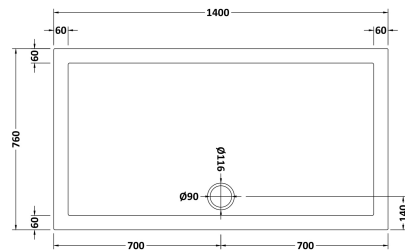

### Product Dimensions

Length (mm):	1400
Width (mm):	760
Height (mm):	40
Nett Weight (kg):	27.8

### Packaging Dimensions

Length (mm):	1440
Width (mm):	800
Height (mm):	80
Gross Weight (kg):	27.8

### Packaging Data

Box Colour:	Shrinkwrap & Polystyrene
Box Qty:	1
Label Size:	100 x 50
Label Colour:	White Label
Label Qty:	2

### Outer Box Dimensions (If Applicable)

Length (mm):	
Width (mm):	
Height (mm):	
Gross Weight (kg):	
Barcode:	5056211872344