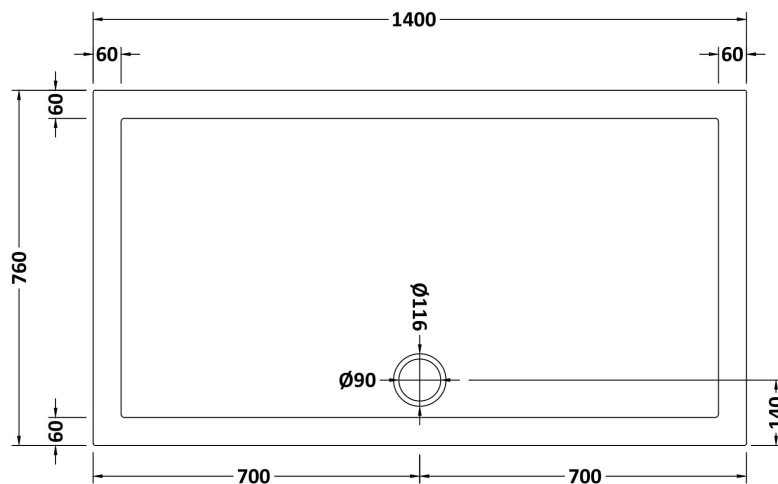

### Product Dimensions

Length (mm):	1400
Width (mm):	760
Height (mm):	40
Nett Weight (kg):	36.4

### Packaging Dimensions

Length (mm):	1440
Width (mm):	800
Height (mm):	80
Gross Weight (kg):	36.7

### Packaging Data

Box Colour:	Shrinkwrap & Polystyrene
Box Qty:	1
Label Size:	100 x 50
Label Colour:	White Label
Label Qty:	2

### Outer Box Dimensions (If Applicable)

Length (mm):	
Width (mm):	
Height (mm):	
Gross Weight (kg):	
Barcode:	5056211872344