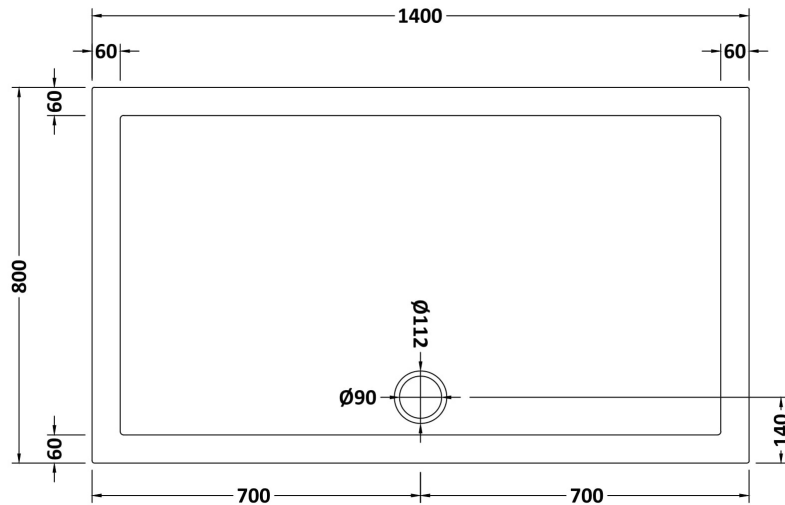

Sales Code: NSR033

Description: Sr Rectangular Tray 1400X800x40

Product Dimensions

Length (mm):	1400
Width (mm):	800
Height (mm):	40
Nett Weight (kg):	37.6

Packaging Dimensions

Length (mm):	1440
Width (mm):	840
Height (mm):	80
Gross Weight (kg):	37.9

Packaging Data

Box Colour:	Shrinkwrap & Polystyrene
Box Qty:	1
Label Size:	100 x 50
Label Colour:	White Label
Label Qty:	2

Outer Box Dimensions (If Applicable)

Length (mm):	
Width (mm):	
Height (mm):	
Gross Weight (kg):	
Barcode:	5056211872351

Product Details

Country of Origin:	United Kingdom
Fitting Instruction:	No
CE & UKCA:	Yes
Colour/Finish:	White
Product Material:	Acrylic Capped ABS Caco3 & Pu
Material Colour Reference:	European White
Radius:	0
Waste Required (mm):	90
Compatible with Leg Kit:	Yes