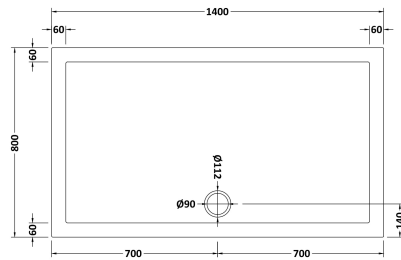

### Product Dimensions

Length (mm):	1400
Width (mm):	800
Height (mm):	40
Nett Weight (kg):	31.4

### Packaging Dimensions

Length (mm):	1440
Width (mm):	840
Height (mm):	80
Gross Weight (kg):	31.4

### Packaging Data

Box Colour:	Shrinkwrap & Polystyrene
Box Qty:	1
Label Size:	100 x 50
Label Colour:	White Label
Label Qty:	2

### Outer Box Dimensions (If Applicable)

Length (mm):	
Width (mm):	
Height (mm):	
Gross Weight (kg):	
Barcode:	5056211872351