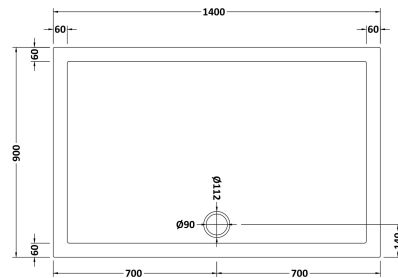

Sales Code: NSR034

Description: Sr Rectangular Tray 1400X900x40

Product Dimensions

Length (mm):	1400
Width (mm):	900
Height (mm):	40
Nett Weight (kg):	31.4

Packaging Dimensions

Length (mm):	1440
Width (mm):	940
Height (mm):	80
Gross Weight (kg):	31.4

Packaging Data

Box Colour:	Shrinkwrap & Polystyrene
Box Qty:	1
Label Size:	100 x 50
Label Colour:	White Label
Label Qty:	2

Outer Box Dimensions (If Applicable)

Length (mm):	
Width (mm):	
Height (mm):	
Gross Weight (kg):	
Barcode:	5056211872368

Product Details

Country of Origin:	United Kingdom
Fitting Instruction:	No
CE Certification:	Yes
Colour/Finish:	White
Product Material:	Acrylic Capped ABS Caco3 & Pu
Material Colour Reference:	European White
Radius:	0
Waste Required (mm):	90
Compatible with Leg Kit:	Yes