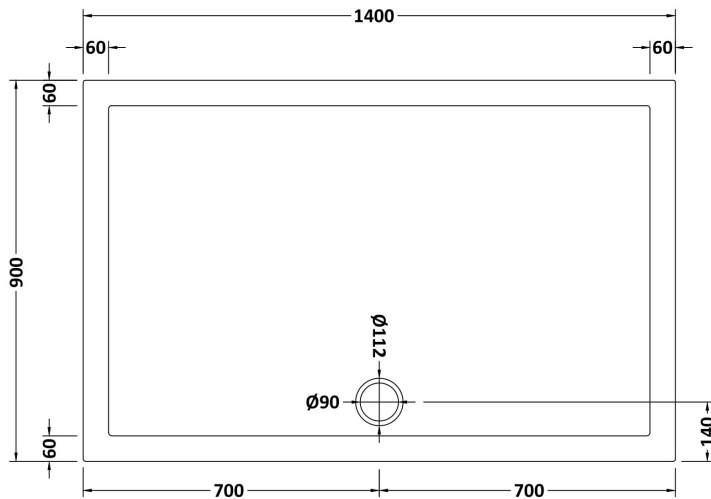

Sales Code: NSR034

Description: Sr Rectangular Tray 1400X900x40

Product Dimensions

Length (mm):	1400
Width (mm):	900
Height (mm):	40
Nett Weight (kg):	38,1

Packaging Dimensions

Length (mm):	1440
Width (mm):	940
Height (mm):	80
Gross Weight (kg):	38,4

Packaging Data

Box Colour:	Shrinkwrap & Polystyrene
Box Qty:	1
Label Size:	100 x 50
Label Colour:	White Label
Label Qty:	2

Outer Box Dimensions (If Applicable)

Length (mm):	
Width (mm):	
Height (mm):	
Gross Weight (kg):	
Barcode:	5056211872368

Product Details

Country of Origin:	United Kingdom
Fitting Instruction:	No
CE & UKCA:	Yes
Colour/Finish:	White
Product Material:	Acrylic Capped ABS Caco3 & Pu
Material Colour Reference:	European White
Radius:	0
Waste Required (mm):	90
Compatible with Leg Kit:	Yes