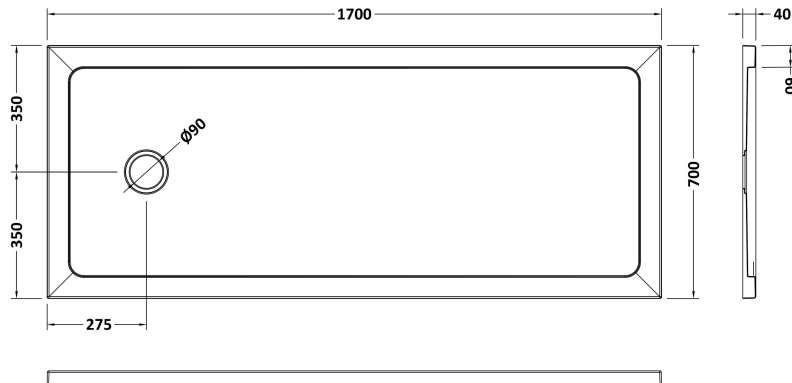

Sales Code: NSR060

Description: Sr Bath Replacement Tray 1700X700

Product Dimensions

Length (mm):	1700
Width (mm):	700
Height (mm):	40
Nett Weight (kg):	46.8

Packaging Dimensions

Length (mm):	1740
Width (mm):	740
Height (mm):	80
Gross Weight (kg):	47.1

Packaging Data

Box Colour:	Shrinkwrap & Polystyrene
Box Qty:	1
Label Size:	100 x 50
Label Colour:	White Label
Label Qty:	2

Outer Box Dimensions (If Applicable)

Length (mm):	
Width (mm):	
Height (mm):	
Gross Weight (kg):	
Barcode:	5056462624242

Product Details

Country of Origin:	United Kingdom
Fitting Instruction:	No
CE & UKCA:	Yes
Colour/Finish:	White
Product Material:	Acrylic Capped ABS Caco3 & Pu
Material Colour Reference:	European White
Radius:	0
Waste Required (mm):	90
Compatible with Leg Kit:	Yes