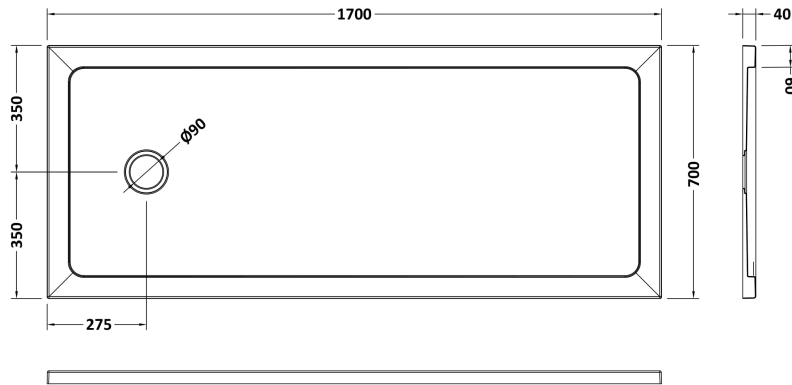

Sales Code: NSR060

Description: Sr Bath Replacement Tray 1700X700

Product Dimensions

Length (mm):	1700
Width (mm):	700
Height (mm):	40
Nett Weight (kg):	46.8

Packaging Dimensions

Length (mm):	1740
Width (mm):	740
Height (mm):	80
Gross Weight (kg):	47.1

Packaging Data

Box Colour:	Shrinkwrap & Polystyrene
Box Qty:	1
Label Size:	100 x 50
Label Colour:	White Label
Label Qty:	2

Outer Box Dimensions (If Applicable)

Length (mm):	
Width (mm):	
Height (mm):	
Gross Weight (kg):	
Barcode:	5056462624242

Product Details

Country of Origin:	United Kingdom
Fitting Instruction:	No
CE & UKCA:	Yes
Colour/Finish:	White
Product Material:	Acrylic Capped ABS Caco3 & Pu
Material Colour Reference:	European White
Radius:	0
Waste Required (mm):	90
Compatible with Leg Kit:	Yes