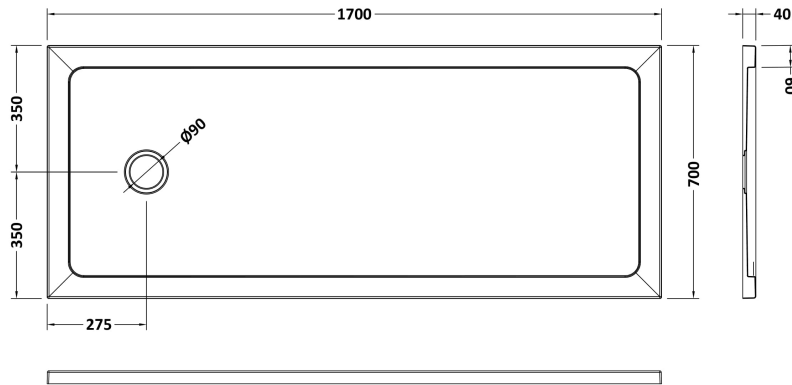

**Sales Code:** NSR060

**Description:** Sr Bath Replacement Tray 1700X700

**Product Dimensions**

Length (mm):	1700
Width (mm):	700
Height (mm):	40
Nett Weight (kg):	32.2

**Packaging Dimensions**

Length (mm):	1740
Width (mm):	740
Height (mm):	80
Gross Weight (kg):	32.2

**Packaging Data**

Box Colour:	Shrinkwrap & Polystyrene
Box Qty:	1
Label Size:	100 x 50
Label Colour:	White Label
Label Qty:	2

**Outer Box Dimensions (If Applicable)**

Length (mm):	
Width (mm):	
Height (mm):	
Gross Weight (kg):	
Barcode:	5056462624242

**Product Details**

Country of Origin:	United Kingdom
Fitting Instruction:	No
CE Certification:	Yes
Colour/Finish:	White
Product Material:	Acrylic Capped ABS Caco3 & Pu
Material Colour Reference:	European White
Radius:	0
Waste Required (mm):	90
Compatible with Leg Kit:	Yes