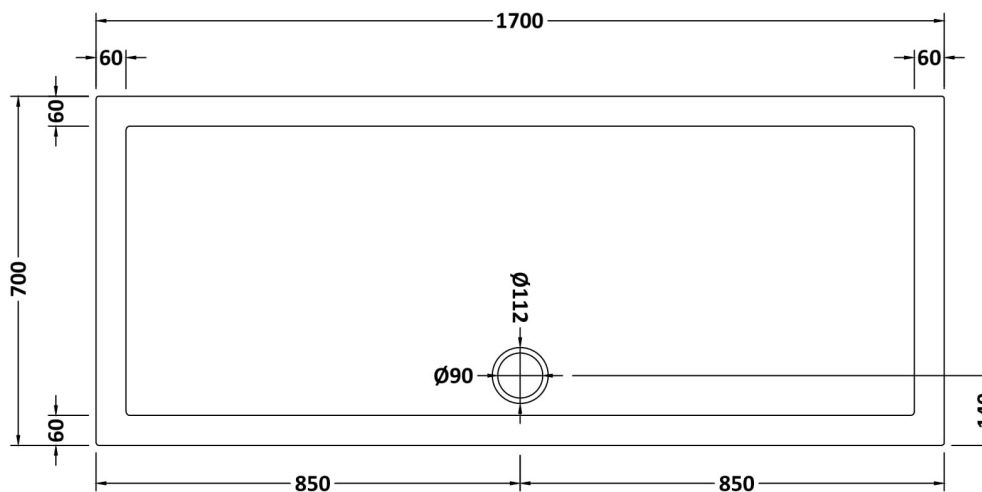

**Sales Code:** NSR061

**Description:** Sr Rectangular Tray 1700X700x40

**Product Dimensions**

Length (mm):	1700
Width (mm):	700
Height (mm):	40
Nett Weight (kg):	44.1

**Packaging Dimensions**

Length (mm):	1740
Width (mm):	740
Height (mm):	80
Gross Weight (kg):	44.4

**Packaging Data**

Box Colour:	Shrinkwrap & Polystyrene
Box Qty:	1
Label Size:	100 x 50
Label Colour:	White Label
Label Qty:	2

**Outer Box Dimensions (If Applicable)**

Length (mm):	
Width (mm):	
Height (mm):	
Gross Weight (kg):	
Barcode:	5056211872450

**Product Details**

Country of Origin:	United Kingdom
Fitting Instruction:	No
CE & UKCA:	Yes
Colour/Finish:	White
Product Material:	Acrylic Capped ABS Caco3 & Pu
Material Colour Reference:	European White
Radius:	0
Waste Required (mm):	90
Compatible with Leg Kit:	Yes