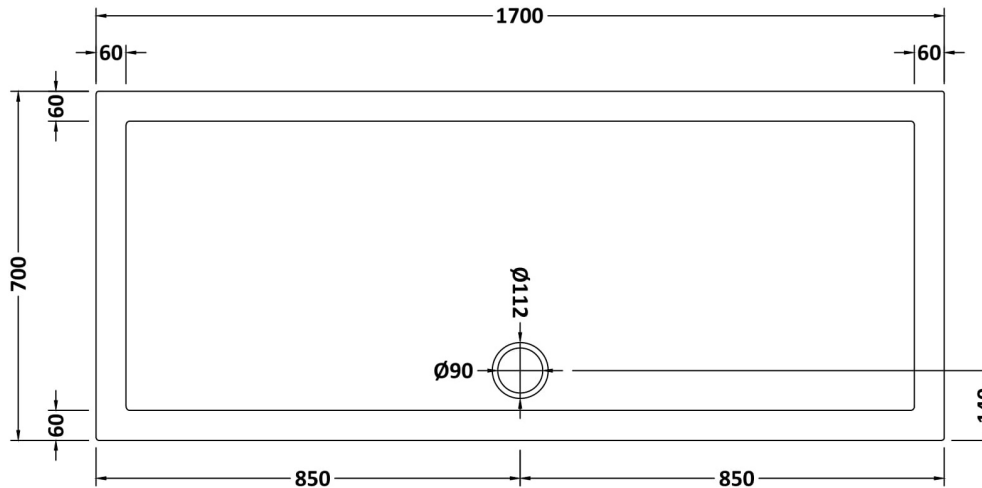

Sales Code: NSR061

Description: Sr Rectangular Tray 1700X700x40

Product Dimensions

Length (mm):	1700
Width (mm):	700
Height (mm):	40
Nett Weight (kg):	44.1

Packaging Dimensions

Length (mm):	1740
Width (mm):	740
Height (mm):	80
Gross Weight (kg):	44.4

Packaging Data

Box Colour:	Shrinkwrap & Polystyrene
Box Qty:	1
Label Size:	100 x 50
Label Colour:	White Label
Label Qty:	2

Outer Box Dimensions (If Applicable)

Length (mm):	
Width (mm):	
Height (mm):	
Gross Weight (kg):	
Barcode:	5056211872450

Product Details

Country of Origin:	United Kingdom
Fitting Instruction:	No
CE & UKCA:	Yes
Colour/Finish:	White
Product Material:	Acrylic Capped ABS Caco3 & Pu
Material Colour Reference:	European White
Radius:	0
Waste Required (mm):	90
Compatible with Leg Kit:	Yes