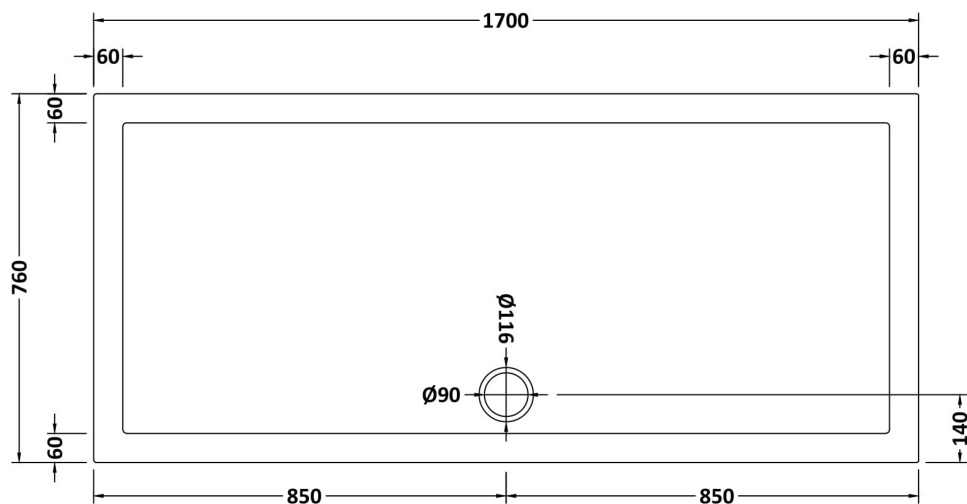

**Sales Code:** NSR062

**Description:** Sr Rectangular Tray 1700X760x40

**Product Dimensions**

Length (mm):	1700
Width (mm):	760
Height (mm):	40
Nett Weight (kg):	44.9

**Packaging Dimensions**

Length (mm):	1740
Width (mm):	800
Height (mm):	80
Gross Weight (kg):	45.2

**Packaging Data**

Box Colour:	Shrinkwrap & Polystyrene
Box Qty:	1
Label Size:	100 x 50
Label Colour:	White Label
Label Qty:	2

**Outer Box Dimensions (If Applicable)**

Length (mm):	
Width (mm):	
Height (mm):	
Gross Weight (kg):	
Barcode:	5056211872467

**Product Details**

Country of Origin:	United Kingdom
Fitting Instruction:	No
CE & UKCA:	Yes
Colour/Finish:	White
Product Material:	Acrylic Capped ABS Caco3 & Pu
Material Colour Reference:	European White
Radius:	0
Waste Required (mm):	90
Compatible with Leg Kit:	Yes