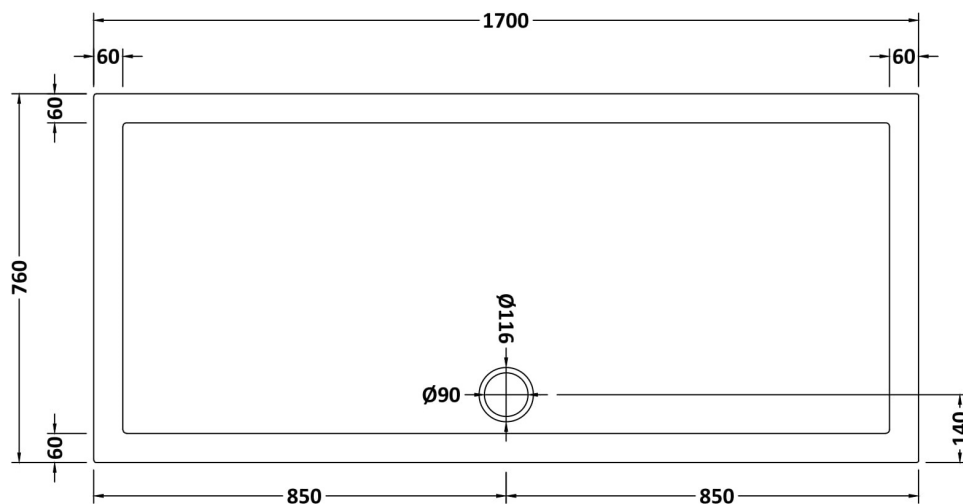

**Sales Code:** NSR062

**Description:** Sr Rectangular Tray 1700X760x40

**Product Dimensions**

Length (mm):	1700
Width (mm):	760
Height (mm):	40
Nett Weight (kg):	44.9

**Packaging Dimensions**

Length (mm):	1740
Width (mm):	800
Height (mm):	80
Gross Weight (kg):	45.2

**Packaging Data**

Box Colour:	Shrinkwrap & Polystyrene
Box Qty:	1
Label Size:	100 x 50
Label Colour:	White Label
Label Qty:	2

**Outer Box Dimensions (If Applicable)**

Length (mm):	
Width (mm):	
Height (mm):	
Gross Weight (kg):	
Barcode:	5056211872467

**Product Details**

Country of Origin:	United Kingdom
Fitting Instruction:	No
CE & UKCA:	Yes
Colour/Finish:	White
Product Material:	Acrylic Capped ABS Caco3 & Pu
Material Colour Reference:	European White
Radius:	0
Waste Required (mm):	90
Compatible with Leg Kit:	Yes