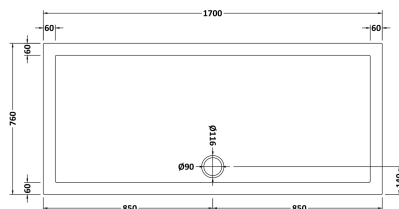

Sales Code: NSR062

Description: Sr Rectangular Tray 1700X760x40

Product Dimensions

Length (mm):	1700
Width (mm):	760
Height (mm):	40
Nett Weight (kg):	35.9

Packaging Dimensions

Length (mm):	1740
Width (mm):	800
Height (mm):	80
Gross Weight (kg):	35.9

Packaging Data

Box Colour:	Shrinkwrap & Polystyrene
Box Qty:	1
Label Size:	100 x 50
Label Colour:	White Label
Label Qty:	2

Outer Box Dimensions (If Applicable)

Length (mm):	
Width (mm):	
Height (mm):	
Gross Weight (kg):	
Barcode:	5056211872467

Product Details

Country of Origin:	United Kingdom
Fitting Instruction:	No
CE Certification:	Yes
Colour/Finish:	White
Product Material:	Acrylic Capped ABS Caco3 & Pu
Material Colour Reference:	European White
Radius:	0
Waste Required (mm):	90
Compatible with Leg Kit:	Yes