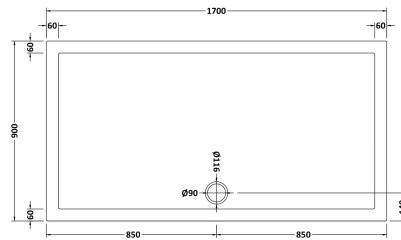

Sales Code: NSR064

Description: Sr Rectangular Tray 1700X900x40

Product Dimensions

Length (mm):	1700
Width (mm):	900
Height (mm):	40
Nett Weight (kg):	41.6

Packaging Dimensions

Length (mm):	1740
Width (mm):	940
Height (mm):	80
Gross Weight (kg):	41.6

Packaging Data

Box Colour:	Shrinkwrap & Polystyrene
Box Qty:	1
Label Size:	100 x 50
Label Colour:	White Label
Label Qty:	2

Outer Box Dimensions (If Applicable)

Length (mm):	
Width (mm):	
Height (mm):	
Gross Weight (kg):	
Barcode:	5056211872481

Product Details

Country of Origin:	United Kingdom
Fitting Instruction:	No
CE Certification:	Yes
Colour/Finish:	White
Product Material:	Acrylic Capped ABS Caco3 & Pu
Material Colour Reference:	European White
Radius:	0
Waste Required (mm):	90
Compatible with Leg Kit:	Yes