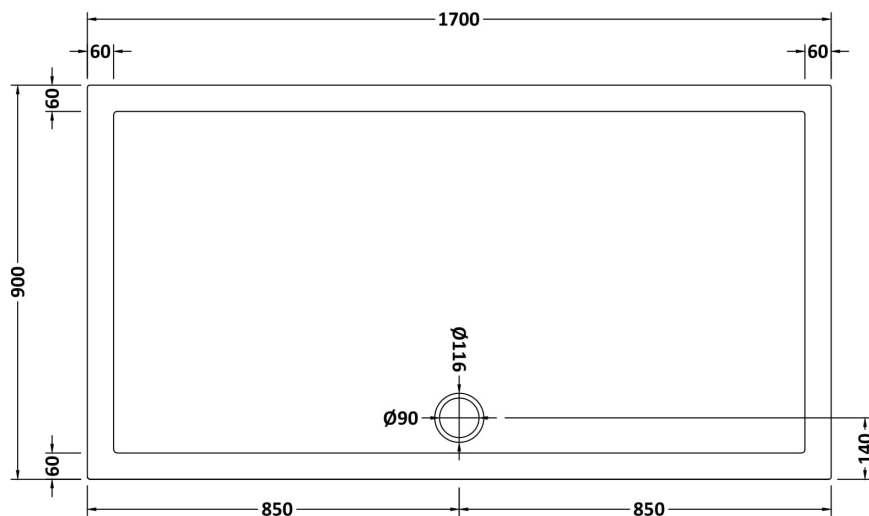

Sales Code: NSR064

Description: Sr Rectangular Tray 1700X900x40

Product Dimensions

Length (mm):	1700
Width (mm):	900
Height (mm):	40
Nett Weight (kg):	56.6

Packaging Dimensions

Length (mm):	1740
Width (mm):	940
Height (mm):	80
Gross Weight (kg):	56.9

Packaging Data

Box Colour:	Shrinkwrap & Polystyrene
Box Qty:	1
Label Size:	100 x 50
Label Colour:	White Label
Label Qty:	2

Outer Box Dimensions (If Applicable)

Length (mm):	
Width (mm):	
Height (mm):	
Gross Weight (kg):	
Barcode:	5056211872481

Product Details

Country of Origin:	United Kingdom
Fitting Instruction:	No
CE & UKCA:	Yes
Colour/Finish:	White
Product Material:	Acrylic Capped ABS Caco3 & Pu
Material Colour Reference:	European White
Radius:	0
Waste Required (mm):	90
Compatible with Leg Kit:	Yes