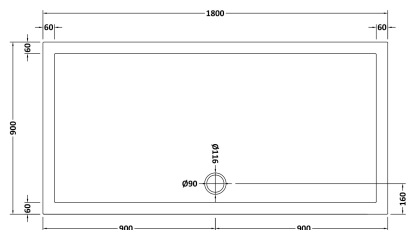

Sales Code: NSR074

Description: Sr Rectangular Tray 1800X900x40

Product Dimensions

Length (mm):	1800
Width (mm):	900
Height (mm):	40
Nett Weight (kg):	42,5

Packaging Dimensions

Length (mm):	1840
Width (mm):	940
Height (mm):	80
Gross Weight (kg):	42,5

Packaging Data

Box Colour:	Shrinkwrap & Polystyrene
Box Qty:	1
Label Size:	100 x 50
Label Colour:	White Label
Label Qty:	2

Outer Box Dimensions (If Applicable)

Length (mm):	
Width (mm):	
Height (mm):	
Gross Weight (kg):	
Barcode:	5056211872504

Product Details

Country of Origin:	United Kingdom
Fitting Instruction:	No
CE Certification:	Yes
Colour/Finish:	White
Product Material:	Acrylic Capped ABS Caco3 & Pu
Material Colour Reference:	European White
Radius:	0
Waste Required (mm):	90
Compatible with Leg Kit:	Yes