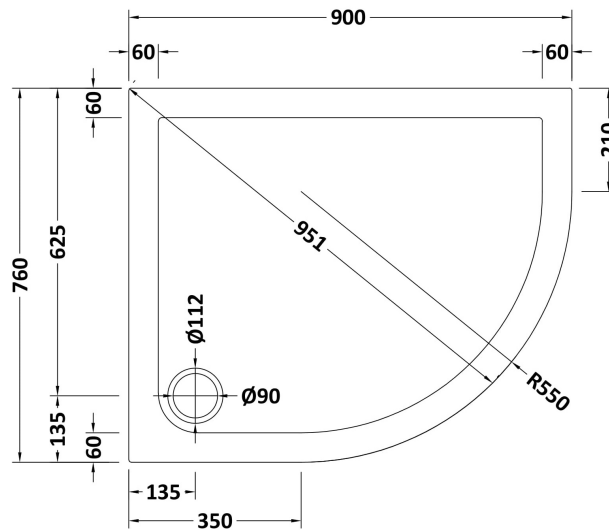

**Sales Code:** NSR102

**Description:** Sr Offset Quad Tray Rh 900X760x40

**Product Dimensions**

Length (mm):	900
Width (mm):	760
Height (mm):	40
Nett Weight (kg):	22.2

**Packaging Dimensions**

Length (mm):	940
Width (mm):	800
Height (mm):	80
Gross Weight (kg):	22.5

**Packaging Data**

Box Colour:	Shrinkwrap & Polystyrene
Box Qty:	1
Label Size:	100 x 50
Label Colour:	White Label
Label Qty:	2

**Outer Box Dimensions (If Applicable)**

Length (mm):	
Width (mm):	
Height (mm):	
Gross Weight (kg):	
Barcode:	5056211872566

**Product Details**

Country of Origin:	United Kingdom
Fitting Instruction:	No
CE & UKCA:	Yes
Colour/Finish:	White
Product Material:	Acrylic Capped ABS Caco3 & Pu
Material Colour Reference:	European White
Radius:	550
Waste Required (mm):	90
Compatible with Leg Kit:	Yes