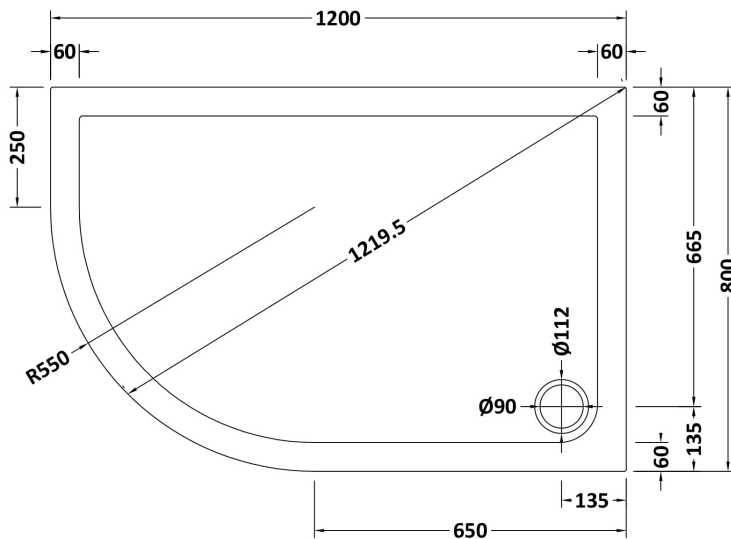

**Sales Code:** NSR112

**Description:** Sr Offset Quad Tray Lh 1200X800x40

### Product Dimensions

Length (mm):	1200
Width (mm):	800
Height (mm):	40
Nett Weight (kg):	28

### Packaging Dimensions

Length (mm):	1240
Width (mm):	840
Height (mm):	80
Gross Weight (kg):	28.3

### Outer Box Dimensions (If Applicable)

Length (mm):	
Width (mm):	
Height (mm):	
Gross Weight (kg):	
Barcode:	5056211872665