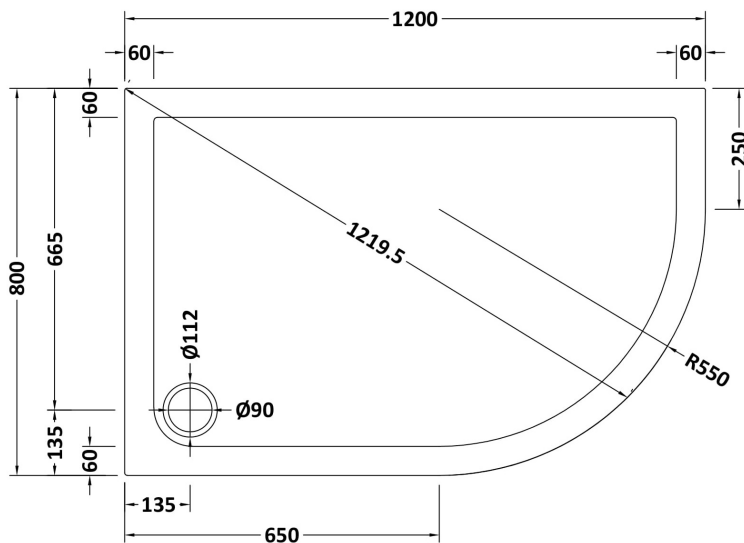

**Sales Code:** NSR113

**Description:** Sr Offset Quad Tray Rh 1200X800x40

**Product Dimensions**

Length (mm):	1200
Width (mm):	800
Height (mm):	40
Nett Weight (kg):	27.2

**Packaging Dimensions**

Length (mm):	1240
Width (mm):	840
Height (mm):	80
Gross Weight (kg):	27.5

**Packaging Data**

Box Colour:	Shrinkwrap & Polystyrene
Box Qty:	1
Label Size:	100 x 50
Label Colour:	White Label
Label Qty:	2

**Outer Box Dimensions (If Applicable)**

Length (mm):	
Width (mm):	
Height (mm):	
Gross Weight (kg):	
Barcode:	5056211872672

**Product Details**

Country of Origin:	United Kingdom
Fitting Instruction:	No
CE & UKCA:	Yes
Colour/Finish:	White
Product Material:	Acrylic Capped ABS Caco3 & Pu
Material Colour Reference:	European White
Radius:	550
Waste Required (mm):	90
Compatible with Leg Kit:	Yes