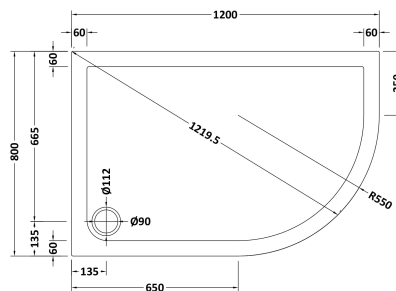

**Sales Code:** NSR113

**Description:** Sr Offset Quad Tray Rh 1200X800x40

**Product Dimensions**

Length (mm):	1200
Width (mm):	800
Height (mm):	40
Nett Weight (kg):	23.4

**Packaging Dimensions**

Length (mm):	1240
Width (mm):	840
Height (mm):	80
Gross Weight (kg):	23.4

**Packaging Data**

Box Colour:	Shrinkwrap & Polystyrene
Box Qty:	1
Label Size:	100 x 50
Label Colour:	White Label
Label Qty:	2

**Outer Box Dimensions (If Applicable)**

Length (mm):	
Width (mm):	
Height (mm):	
Gross Weight (kg):	
Barcode:	5056211872672

**Product Details**

Country of Origin:	United Kingdom
Fitting Instruction:	No
CE Certification:	Yes
Colour/Finish:	White
Product Material:	Acrylic Capped ABS Caco3 & Pu
Material Colour Reference:	European White
Radius:	550
Waste Required (mm):	90
Compatible with Leg Kit:	Yes