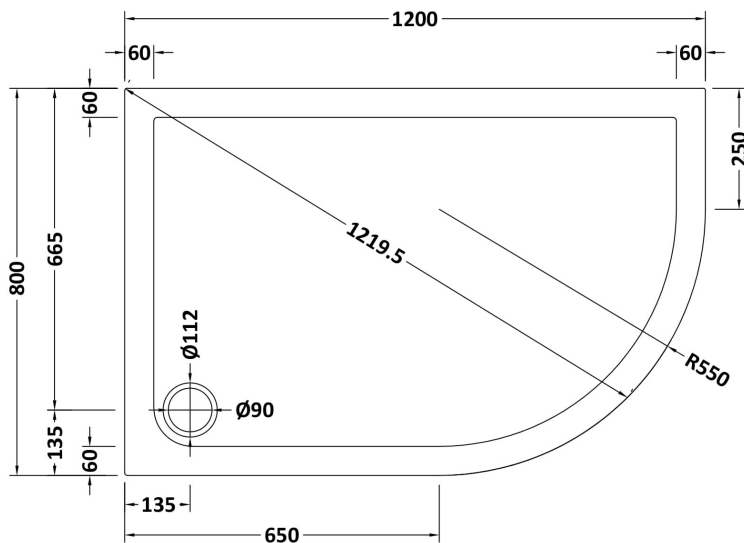

Sales Code: NSR113

Description: Sr Offset Quad Tray Rh 1200X800x40

Product Dimensions

Length (mm):	1200
Width (mm):	800
Height (mm):	40
Nett Weight (kg):	27.2

Packaging Dimensions

Length (mm):	1240
Width (mm):	840
Height (mm):	80
Gross Weight (kg):	27.5

Packaging Data

Box Colour:	Shrinkwrap & Polystyrene
Box Qty:	1
Label Size:	100 x 50
Label Colour:	White Label
Label Qty:	2

Outer Box Dimensions (If Applicable)

Length (mm):	
Width (mm):	
Height (mm):	
Gross Weight (kg):	
Barcode:	5056211872672

Product Details

Country of Origin:	United Kingdom
Fitting Instruction:	No
CE & UKCA:	Yes
Colour/Finish:	White
Product Material:	Acrylic Capped ABS Caco3 & Pu
Material Colour Reference:	European White
Radius:	550
Waste Required (mm):	90
Compatible with Leg Kit:	Yes