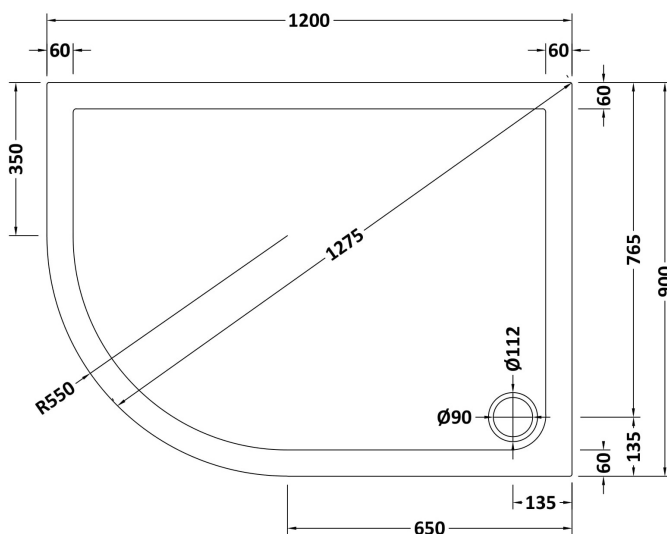

Sales Code: NSR114

Description: Sr Offset Quad Tray Lh 1200X900x40

### Product Dimensions

Length (mm):	1200
Width (mm):	900
Height (mm):	40
Nett Weight (kg):	33.9

### Packaging Dimensions

Length (mm):	1240
Width (mm):	940
Height (mm):	80
Gross Weight (kg):	34.2

### Outer Box Dimensions (If Applicable)

Length (mm):	
Width (mm):	
Height (mm):	
Gross Weight (kg):	
Barcode:	5056211872689