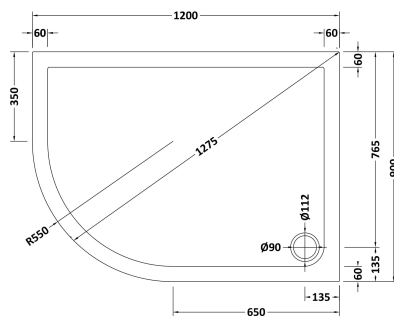

Sales Code: NSR114

Description: Sr Offset Quad Tray Lh 1200X900x40

Product Dimensions

Length (mm):	1200
Width (mm):	900
Height (mm):	40
Nett Weight (kg):	26.1

Packaging Dimensions

Length (mm):	1240
Width (mm):	940
Height (mm):	80
Gross Weight (kg):	26.1

Packaging Data

Box Colour:	Shrinkwrap & Polystyrene
Box Qty:	1
Label Size:	100 x 50
Label Colour:	White Label
Label Qty:	2

Outer Box Dimensions (If Applicable)

Length (mm):	
Width (mm):	
Height (mm):	
Gross Weight (kg):	
Barcode:	5056211872689

Product Details

Country of Origin:	United Kingdom
Fitting Instruction:	No
CE Certification:	Yes
Colour/Finish:	White
Product Material:	Acrylic Capped ABS Caco3 & Pu
Material Colour Reference:	European White
Radius:	550
Waste Required (mm):	90
Compatible with Leg Kit:	Yes