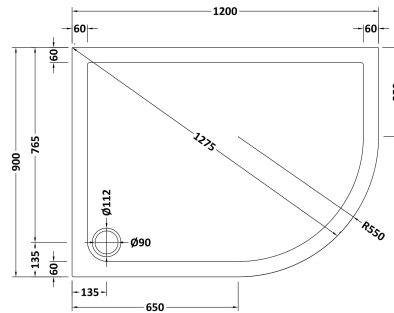

Sales Code: NSR115

Description: Sr Offset Quad Tray Rh 1200X900x40

Product Dimensions

Length (mm):	1200
Width (mm):	900
Height (mm):	40
Nett Weight (kg):	25.5

Packaging Dimensions

Length (mm):	1240
Width (mm):	940
Height (mm):	80
Gross Weight (kg):	25.5

Packaging Data

Box Colour:	Shrinkwrap & Polystyrene
Box Qty:	1
Label Size:	100 x 50
Label Colour:	White Label
Label Qty:	2

Outer Box Dimensions (If Applicable)

Length (mm):	
Width (mm):	
Height (mm):	
Gross Weight (kg):	
Barcode:	5056211872696

Product Details

Country of Origin:	United Kingdom
Fitting Instruction:	No
CE Certification:	Yes
Colour/Finish:	White
Product Material:	Acrylic Capped ABS Caco3 & Pu
Material Colour Reference:	European White
Radius:	550
Waste Required (mm):	90
Compatible with Leg Kit:	Yes