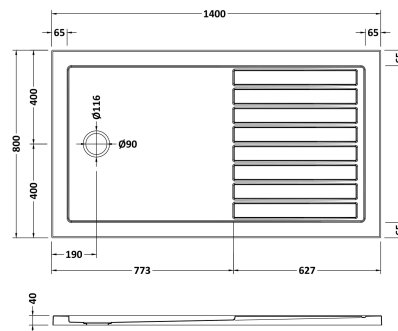

Sales Code: NSR1480

Description: Sr Walk In Shower Tray 1400X800x40

Product Dimensions

Length (mm):	1400
Width (mm):	800
Height (mm):	40
Nett Weight (kg):	48,1

Packaging Dimensions

Length (mm):	1440
Width (mm):	840
Height (mm):	80
Gross Weight (kg):	48,4

Packaging Data

Box Colour:	Shrinkwrap & Polystyrene
Box Qty:	1
Label Size:	100 x 50
Label Colour:	White Label
Label Qty:	2

Outer Box Dimensions (If Applicable)

Length (mm):	
Width (mm):	
Height (mm):	
Gross Weight (kg):	
Barcode:	5056211872719

Product Details

Country of Origin:	United Kingdom
Fitting Instruction:	No
CE & UKCA:	Yes
Colour/Finish:	White
Product Material:	Acrylic Capped ABS Caco3 & Pu
Material Colour Reference:	European White
Radius:	0
Waste Required (mm):	90
Compatible with Leg Kit:	Yes