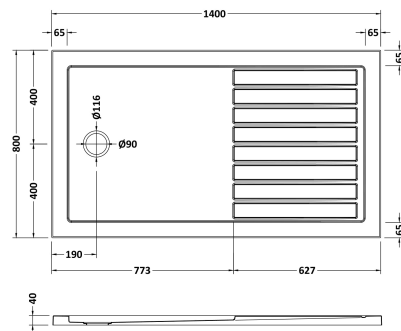

Sales Code: NSR1480

Description: Sr Walk In Shower Tray 1400X800x40

Product Dimensions

Length (mm):	1400
Width (mm):	800
Height (mm):	40
Nett Weight (kg):	48,1

Packaging Dimensions

Length (mm):	1440
Width (mm):	840
Height (mm):	80
Gross Weight (kg):	48,4

Packaging Data

Box Colour:	Shrinkwrap & Polystyrene
Box Qty:	1
Label Size:	100 x 50
Label Colour:	White Label
Label Qty:	2

Outer Box Dimensions (If Applicable)

Length (mm):	
Width (mm):	
Height (mm):	
Gross Weight (kg):	
Barcode:	5056211872719

Product Details

Country of Origin:	United Kingdom
Fitting Instruction:	No
CE & UKCA:	Yes
Colour/Finish:	White
Product Material:	Acrylic Capped ABS Caco3 & Pu
Material Colour Reference:	European White
Radius:	0
Waste Required (mm):	90
Compatible with Leg Kit:	Yes