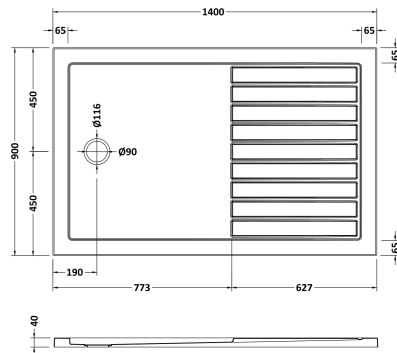

Sales Code: NSR1490

Description: Sr Walk In Shower Tray 1400X900x40

Product Dimensions

Length (mm):	1400
Width (mm):	900
Height (mm):	40
Nett Weight (kg):	49.8

Packaging Dimensions

Length (mm):	1440
Width (mm):	940
Height (mm):	80
Gross Weight (kg):	50.1

Packaging Data

Box Colour:	Shrinkwrap & Polystyrene
Box Qty:	1
Label Size:	100 x 50
Label Colour:	White Label
Label Qty:	2

Outer Box Dimensions (If Applicable)

Length (mm):	
Width (mm):	
Height (mm):	
Gross Weight (kg):	
Barcode:	5056211872726

Product Details

Country of Origin:	United Kingdom
Fitting Instruction:	No
CE & UKCA:	Yes
Colour/Finish:	White
Product Material:	Acrylic Capped ABS Caco3 & Pu
Material Colour Reference:	European White
Radius:	0
Waste Required (mm):	90
Compatible with Leg Kit:	Yes