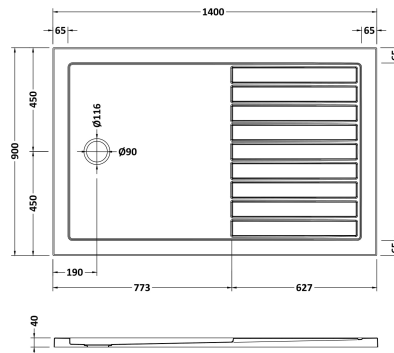

Sales Code: NSR1490

Description: Sr Walk In Shower Tray 1400X900x40

Product Dimensions

Length (mm):	1400
Width (mm):	900
Height (mm):	40
Nett Weight (kg):	49.8

Packaging Dimensions

Length (mm):	1440
Width (mm):	940
Height (mm):	80
Gross Weight (kg):	50.1

Packaging Data

Box Colour:	Shrinkwrap & Polystyrene
Box Qty:	1
Label Size:	100 x 50
Label Colour:	White Label
Label Qty:	2

Outer Box Dimensions (If Applicable)

Length (mm):	
Width (mm):	
Height (mm):	
Gross Weight (kg):	
Barcode:	5056211872726

Product Details

Country of Origin:	United Kingdom
Fitting Instruction:	No
CE & UKCA:	Yes
Colour/Finish:	White
Product Material:	Acrylic Capped ABS Caco3 & Pu
Material Colour Reference:	European White
Radius:	0
Waste Required (mm):	90
Compatible with Leg Kit:	Yes