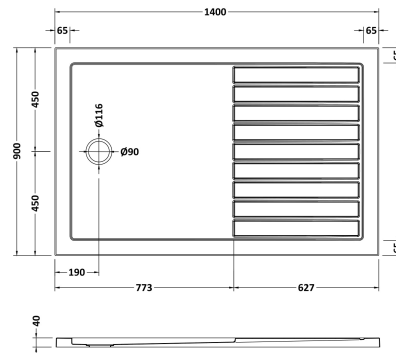

Sales Code: NSR1490

Description: Sr Walk In Shower Tray 1400X900x40

Product Dimensions

Length (mm):	1400
Width (mm):	900
Height (mm):	40
Nett Weight (kg):	49.8

Packaging Dimensions

Length (mm):	1440
Width (mm):	940
Height (mm):	80
Gross Weight (kg):	50.1

Packaging Data

Box Colour:	Shrinkwrap & Polystyrene
Box Qty:	1
Label Size:	100 x 50
Label Colour:	White Label
Label Qty:	2

Outer Box Dimensions (If Applicable)

Length (mm):	
Width (mm):	
Height (mm):	
Gross Weight (kg):	
Barcode:	5056211872726

Product Details

Country of Origin:	United Kingdom
Fitting Instruction:	No
CE & UKCA:	Yes
Colour/Finish:	White
Product Material:	Acrylic Capped ABS Caco3 & Pu
Material Colour Reference:	European White
Radius:	0
Waste Required (mm):	90
Compatible with Leg Kit:	Yes