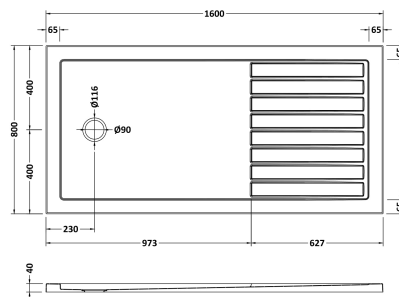

Sales Code: NSR1680

Description: Sr Walk In Shower Tray 1600X800x40

Product Dimensions

Length (mm):	1600
Width (mm):	800
Height (mm):	40
Nett Weight (kg):	52.8

Packaging Dimensions

Length (mm):	1640
Width (mm):	840
Height (mm):	80
Gross Weight (kg):	53.1

Packaging Data

Box Colour:	Shrinkwrap & Polystyrene
Box Qty:	1
Label Size:	100 x 50
Label Colour:	White Label
Label Qty:	2

Outer Box Dimensions (If Applicable)

Length (mm):	
Width (mm):	
Height (mm):	
Gross Weight (kg):	
Barcode:	5056211872733

Product Details

Country of Origin:	United Kingdom
Fitting Instruction:	No
CE & UKCA:	Yes
Colour/Finish:	White
Product Material:	Acrylic Capped ABS Caco3 & Pu
Material Colour Reference:	European White
Radius:	0
Waste Required (mm):	90
Compatible with Leg Kit:	Yes