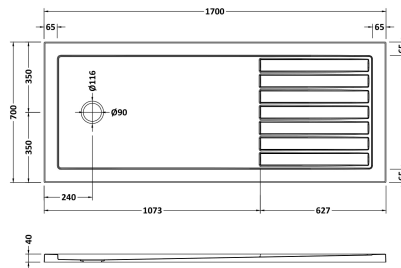

Sales Code: NSR1770

Description: Sr Walk In Shower Tray 1700X700x40

Product Dimensions

Length (mm):	1700
Width (mm):	700
Height (mm):	40
Nett Weight (kg):	57.9

Packaging Dimensions

Length (mm):	1740
Width (mm):	740
Height (mm):	80
Gross Weight (kg):	58.2

Packaging Data

Box Colour:	Shrinkwrap & Polystyrene
Box Qty:	1
Label Size:	100 x 50
Label Colour:	White Label
Label Qty:	2

Outer Box Dimensions (If Applicable)

Length (mm):	
Width (mm):	
Height (mm):	
Gross Weight (kg):	
Barcode:	5056211872740

Product Details

Country of Origin:	United Kingdom
Fitting Instruction:	No
CE & UKCA:	Yes
Colour/Finish:	White
Product Material:	Acrylic Capped ABS Caco3 & Pu
Material Colour Reference:	European White
Radius:	0
Waste Required (mm):	90
Compatible with Leg Kit:	Yes