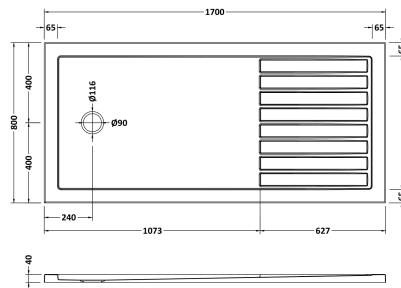

Sales Code: NSR1780

Description: Sr Walk In Shower Tray 1700X800x40

Product Dimensions

Length (mm):	1700
Width (mm):	800
Height (mm):	40
Nett Weight (kg):	60.9

Packaging Dimensions

Length (mm):	1740
Width (mm):	840
Height (mm):	80
Gross Weight (kg):	61.2

Packaging Data

Box Colour:	Shrinkwrap & Polystyrene
Box Qty:	1
Label Size:	100 x 50
Label Colour:	White Label
Label Qty:	2

Outer Box Dimensions (If Applicable)

Length (mm):	
Width (mm):	
Height (mm):	
Gross Weight (kg):	
Barcode:	5056211872757

Product Details

Country of Origin:	United Kingdom
Fitting Instruction:	No
CE & UKCA:	Yes
Colour/Finish:	White
Product Material:	Acrylic Capped ABS Caco3 & Pu
Material Colour Reference:	European White
Radius:	0
Waste Required (mm):	90
Compatible with Leg Kit:	Yes