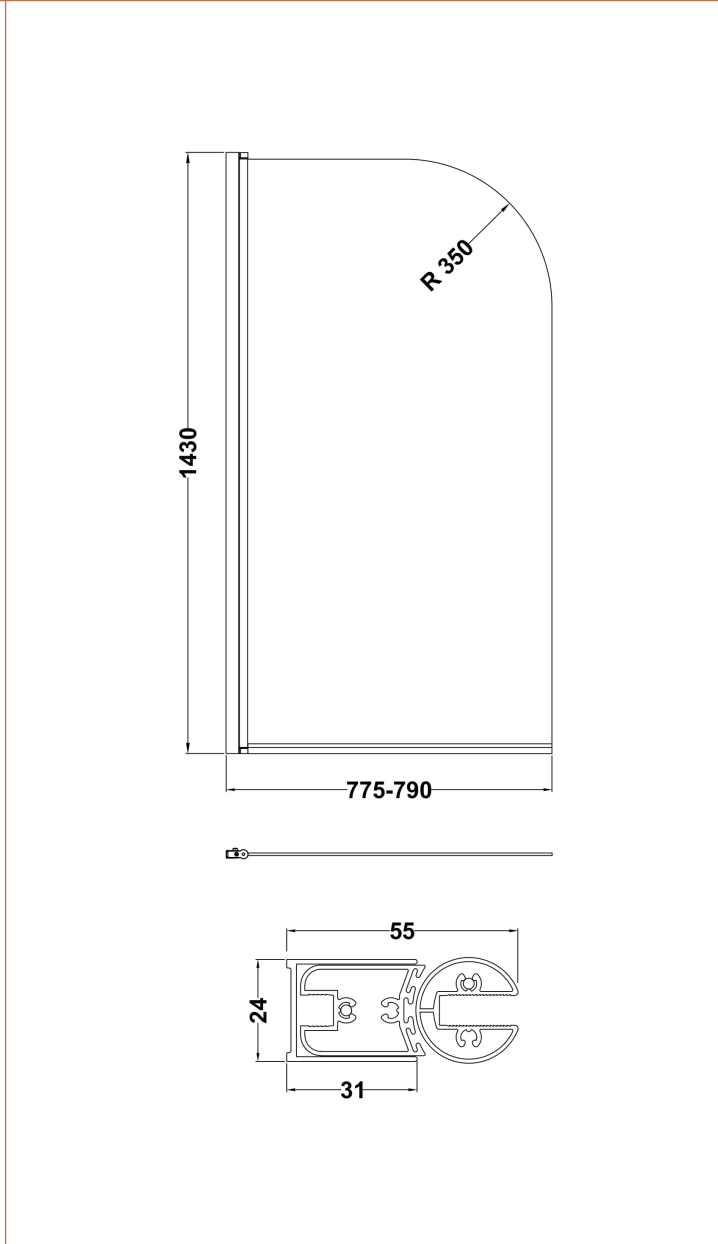

Sales Code: NSS17

Description: Round Bath Screen (6)

Product Dimensions

Height (mm):	1430
Width (mm):	790
Depth (mm):	55
Nett Weight (kg):	17

Packaging Dimensions

Height (mm):	50
Width (mm):	800
Length (mm):	1440
Gross Weight (kg):	17.4

Packaging Data

Box Colour:	Brown Cardboard Box - Printed
Box Qty:	1
Label Size:	x
Label Colour:	Not Applicable
Label Qty:	0

Outer Box Dimensions (If Applicable)

Height (mm):	
Width (mm):	
Depth (mm):	
Length (mm):	
Gross Weight (kg):	
Barcode:	5056678433966

Product Details

Country of Origin:	China
Fitting Instruction:	No
CE & UKCA:	Yes
Profile Material:	Aluminium
Profile Finish:	Brushed Pewter
Adjustments (mm):	775mm-790mm
Entry Width (mm):	N/A
Swing In Dim (mm):	700mm
Swing Out Dim (mm):	700mm
Radius (mm):	Not Applicable
Glass Thickness (mm):	6
Easy Fit:	No
Easy Clean:	No
Handle Style:	Not Applicable
Handle Material:	Not Applicable
Enclosure Design:	Frameless
Wheel Type:	Not Applicable
Support Bar Included:	Support Bar Not Included
Extras:	None