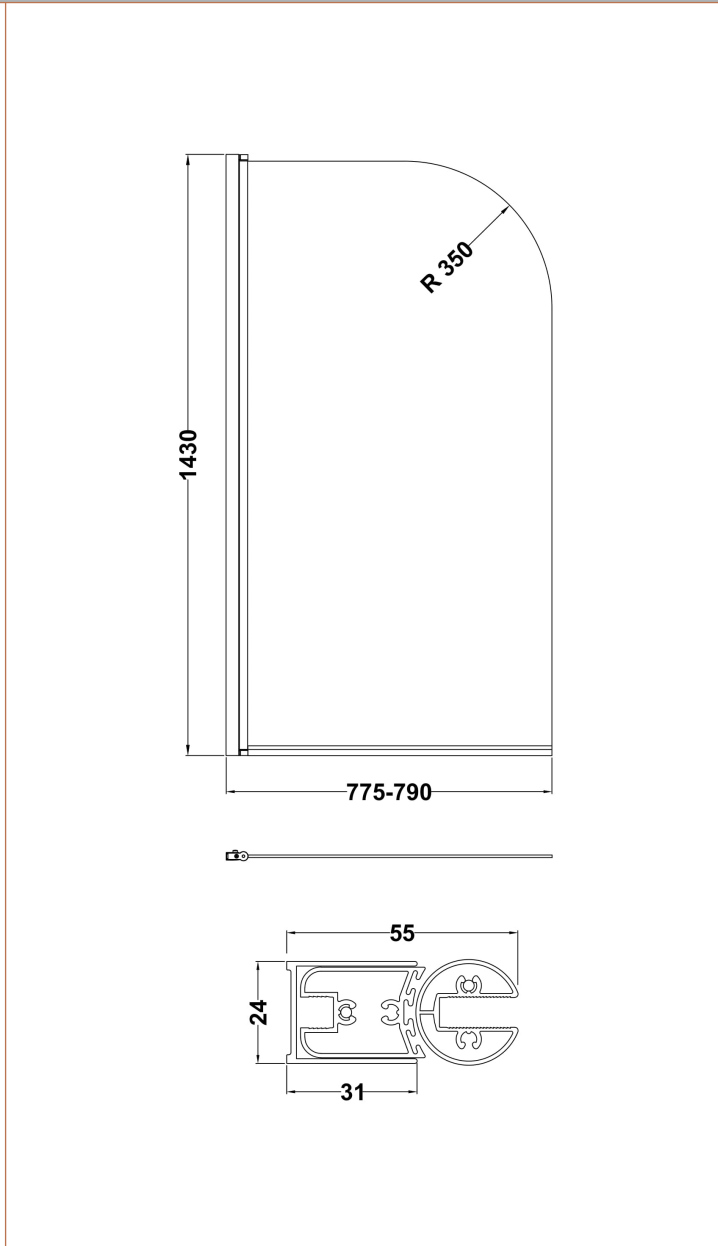

Sales Code: NSS17

Description: Round Bath Screen (6)

Product Dimensions

Height (mm):	1430
Width (mm):	790
Depth (mm):	55
Nett Weight (kg):	17

Packaging Dimensions

Height (mm):	50
Width (mm):	800
Length (mm):	1440
Gross Weight (kg):	17.4

Packaging Data

Box Colour:	Brown Cardboard Box - Printed
Box Qty:	1
Label Size:	x
Label Colour:	Not Applicable
Label Qty:	0

Outer Box Dimensions (If Applicable)

Height (mm):	
Width (mm):	
Depth (mm):	
Length (mm):	
Gross Weight (kg):	
Barcode:	5056678433966

Product Details

Country of Origin:	China
Fitting Instruction:	No
CE & UKCA:	Yes
Profile Material:	Aluminium
Profile Finish:	Brushed Pewter
Adjustments (mm):	775mm-790mm
Entry Width (mm):	N/A
Swing In Dim (mm):	700mm
Swing Out Dim (mm):	700mm
Radius (mm):	Not Applicable
Glass Thickness (mm):	6
Easy Fit:	No
Easy Clean:	No
Handle Style:	Not Applicable
Handle Material:	Not Applicable
Enclosure Design:	Frameless
Wheel Type:	Not Applicable
Support Bar Included:	Support Bar Not Included
Extras:	None