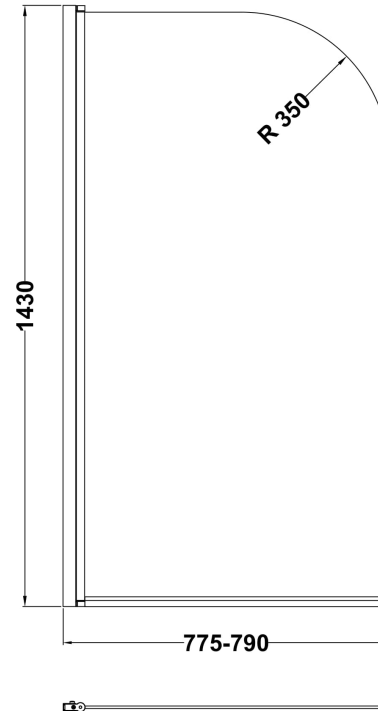

Sales Code: NSS18

Description: Round Bath Screen (6)

Product Dimensions

Height (mm):	1430
Width (mm):	790
Depth (mm):	38
Nett Weight (kg):	17

Packaging Dimensions

Height (mm):	50
Width (mm):	800
Length (mm):	1440
Gross Weight (kg):	17.4

Packaging Data

Box Colour:	Brown Cardboard Box - Printed
Box Qty:	1
Label Size:	x
Label Colour:	Not Applicable
Label Qty:	0

Outer Box Dimensions (If Applicable)

Height (mm):	
Width (mm):	
Depth (mm):	
Length (mm):	
Gross Weight (kg):	
Barcode:	5056462661384

Product Details

Country of Origin:	China
Fitting Instruction:	No
CE & UKCA:	Yes
Profile Material:	Aluminium
Profile Finish:	Brushed Brass
Adjustments (mm):	775mm-790mm
Entry Width (mm):	N/A
Swing In Dim (mm):	700mm
Swing Out Dim (mm):	700mm
Radius (mm):	Not Applicable
Glass Thickness (mm):	6
Easy Fit:	No
Easy Clean:	No
Handle Style:	Not Applicable
Handle Material:	Not Applicable
Enclosure Design:	Frameless
Wheel Type:	Not Applicable
Support Bar Included:	Support Bar Not Included
Extras:	None