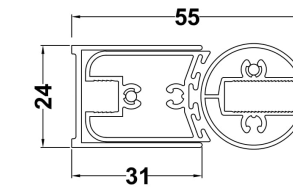

Sales Code: NSS18

Description: Round Bath Screen (6)

Product Dimensions

Height (mm):	1430
Width (mm):	790
Depth (mm):	38
Nett Weight (kg):	17

Packaging Dimensions

Height (mm):	50
Width (mm):	800
Length (mm):	1440
Gross Weight (kg):	17.4

Packaging Data

Box Colour:	Brown Cardboard Box - Printed
Box Qty:	1
Label Size:	x
Label Colour:	Not Applicable
Label Qty:	0

Outer Box Dimensions (If Applicable)

Height (mm):	
Width (mm):	
Depth (mm):	
Length (mm):	
Gross Weight (kg):	
Barcode:	5056462661384

Product Details

Country of Origin:	China
Fitting Instruction:	No
CE & UKCA:	Yes
Profile Material:	Aluminium
Profile Finish:	Brushed Brass
Adjustments (mm):	775mm-790mm
Entry Width (mm):	N/A
Swing In Dim (mm):	700mm
Swing Out Dim (mm):	700mm
Radius (mm):	Not Applicable
Glass Thickness (mm):	6
Easy Fit:	No
Easy Clean:	No
Handle Style:	Not Applicable
Handle Material:	Not Applicable
Enclosure Design:	Frameless
Wheel Type:	Not Applicable
Support Bar Included:	Support Bar Not Included
Extras:	None