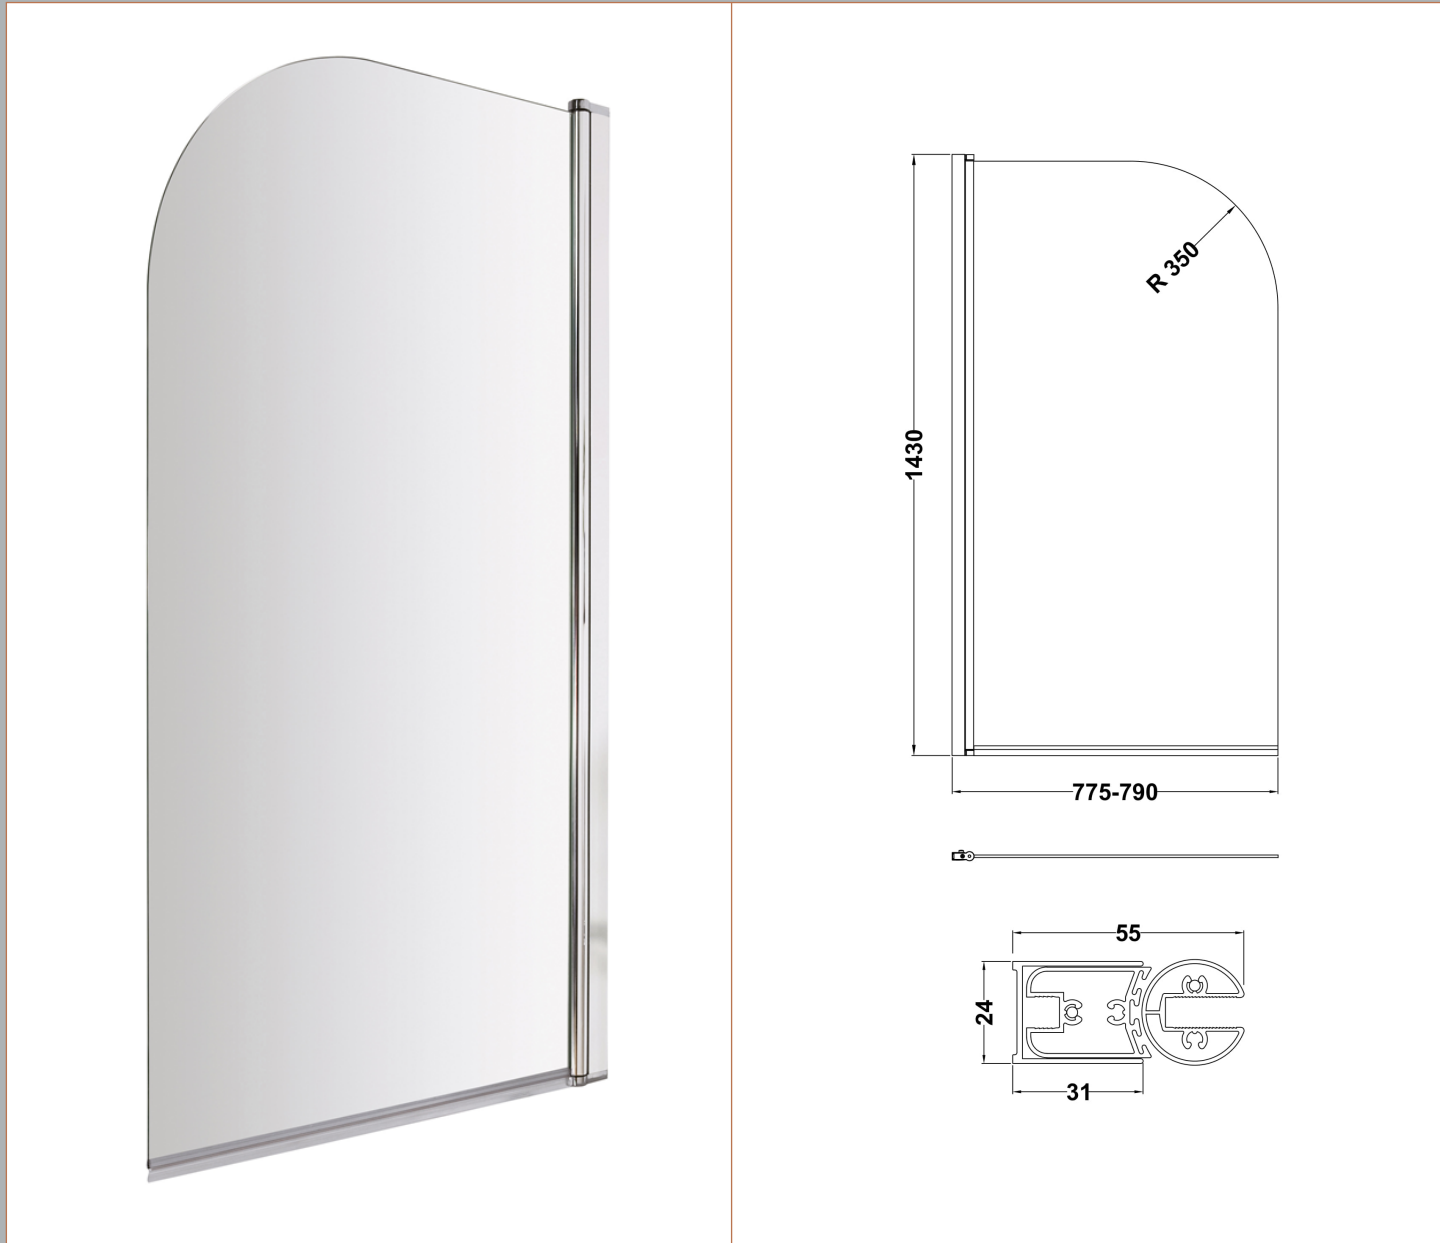

Sales Code: NSS1

Description: Round Bath Screen (6)

Product Dimensions

Height (mm):	1430
Width (mm):	790
Depth (mm):	38
Nett Weight (kg):	17

Packaging Dimensions

Height (mm):	50
Width (mm):	800
Length (mm):	1440
Gross Weight (kg):	17.4

Packaging Data

Box Colour:	Brown Cardboard Box - Printed
Box Qty:	1
Label Size:	x
Label Colour:	Not Applicable
Label Qty:	0

Outer Box Dimensions (If Applicable)

Height (mm):	
Width (mm):	
Depth (mm):	
Length (mm):	
Gross Weight (kg):	
Barcode:	5055146192664

Product Details

Country of Origin:	China
Fitting Instruction:	No
CE & UKCA:	Yes
Profile Material:	Aluminium
Profile Finish:	Chrome
Adjustments (mm):	775mm-790mm
Entry Width (mm):	N/A
Swing In Dim (mm):	700mm
Swing Out Dim (mm):	700mm
Radius (mm):	Not Applicable
Glass Thickness (mm):	6
Easy Fit:	No
Easy Clean:	No
Handle Style:	Not Applicable
Handle Material:	Not Applicable
Enclosure Design:	Frameless
Wheel Type:	Not Applicable
Support Bar Included:	Support Bar Not Included
Extras:	None