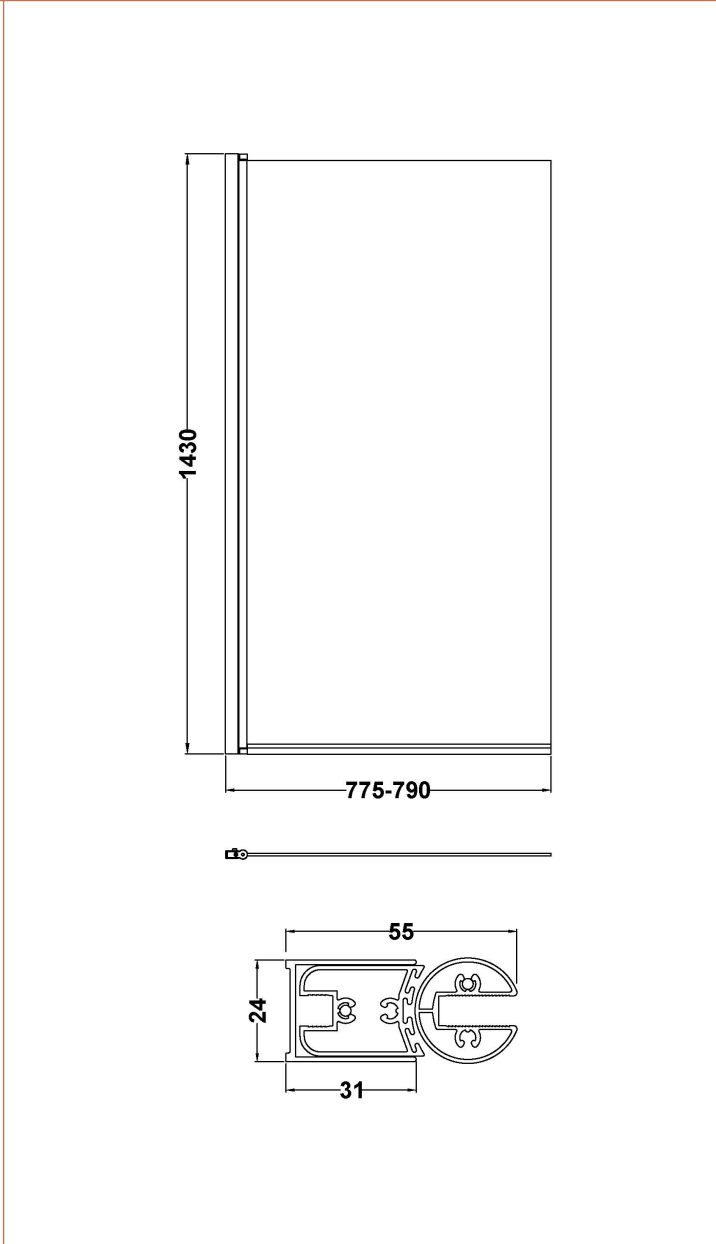

Sales Code: NSS6BP

Description: Square Bath Screen (6)

Product Dimensions

Height (mm):	1400
Width (mm):	785
Depth (mm):	38
Nett Weight (kg):	17

Packaging Dimensions

Height (mm):	50
Width (mm):	805
Length (mm):	1460
Gross Weight (kg):	17.3

Packaging Data

Box Colour:	Brown Cardboard Box - Printed
Box Qty:	1
Label Size:	x
Label Colour:	Not Applicable
Label Qty:	0

Outer Box Dimensions (If Applicable)

Height (mm):	
Width (mm):	
Depth (mm):	
Length (mm):	
Gross Weight (kg):	
Barcode:	5056211881292

Product Details

Country of Origin:	China
Fitting Instruction:	No
CE & UKCA:	Yes
Profile Material:	Aluminium
Profile Finish:	Matt Black
Adjustments (mm):	775mm-790mm
Entry Width (mm):	N/A
Swing In Dim (mm):	700mm
Swing Out Dim (mm):	700mm
Radius (mm):	Not Applicable
Glass Thickness (mm):	6
Easy Fit:	No
Easy Clean:	No
Handle Style:	Not Applicable
Handle Material:	Not Applicable
Enclosure Design:	Frameless
Wheel Type:	Not Applicable
Support Bar Included:	Support Bar Not Included
Extras:	None