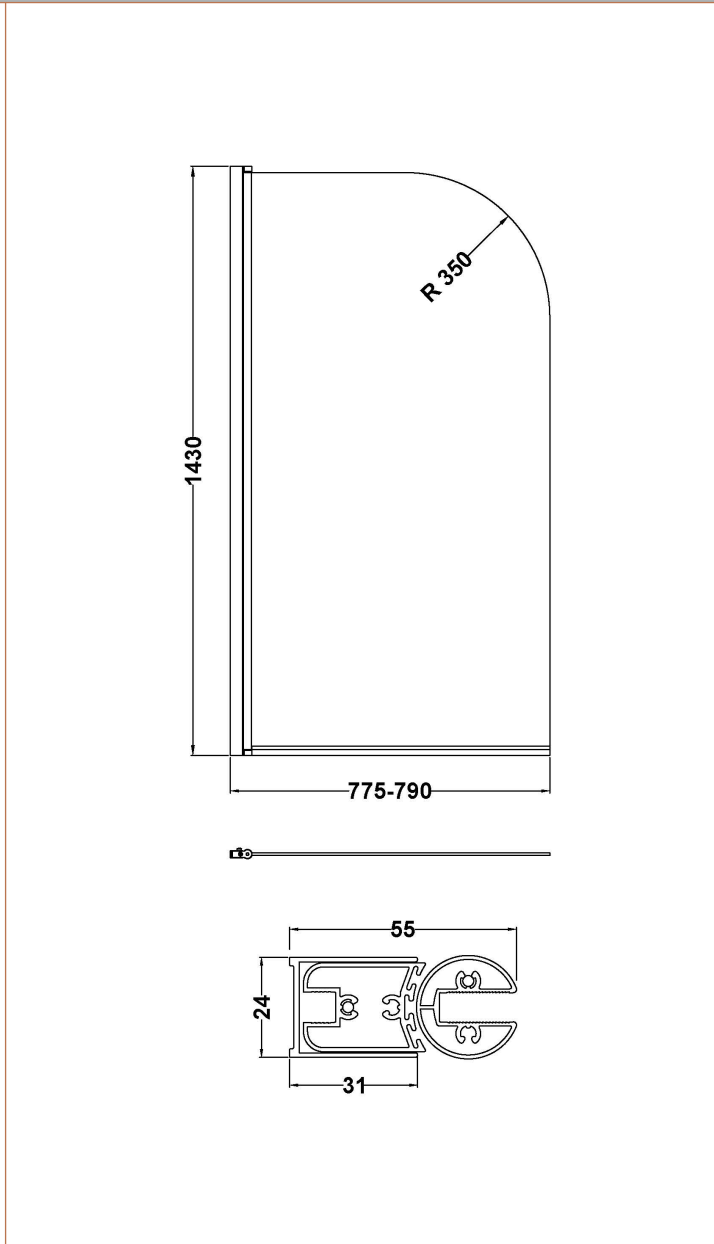

Sales Code: NSS7BP

Description: Round Bath Screen (6)

Product Dimensions

Height (mm):	1435
Width (mm):	785
Depth (mm):	38
Nett Weight (kg):	16.9

Packaging Dimensions

Height (mm):	55
Width (mm):	810
Length (mm):	1460
Gross Weight (kg):	17.2

Packaging Data

Box Colour:	Brown Cardboard Box - Printed
Box Qty:	1
Label Size:	x
Label Colour:	Not Applicable
Label Qty:	0

Outer Box Dimensions (If Applicable)

Height (mm):	
Width (mm):	
Depth (mm):	
Length (mm):	
Gross Weight (kg):	
Barcode:	5056211881308

Product Details

Country of Origin:	China
Fitting Instruction:	No
CE Approval:	Yes
Profile Material:	Aluminium
Profile Finish:	Matt Black
Adjustments (mm):	775mm-790mm
Entry Width (mm):	N/A
Swing In Dim (mm):	700mm
Swing Out Dim (mm):	700mm
Radius (mm):	Not Applicable
Glass Thickness (mm):	6
Easy Fit:	No
Easy Clean:	No
Handle Style:	Not Applicable
Handle Material:	Not Applicable
Enclosure Design:	Frameless
Wheel Type:	Not Applicable
Support Bar Included:	Support Bar Not Included
Extras:	None