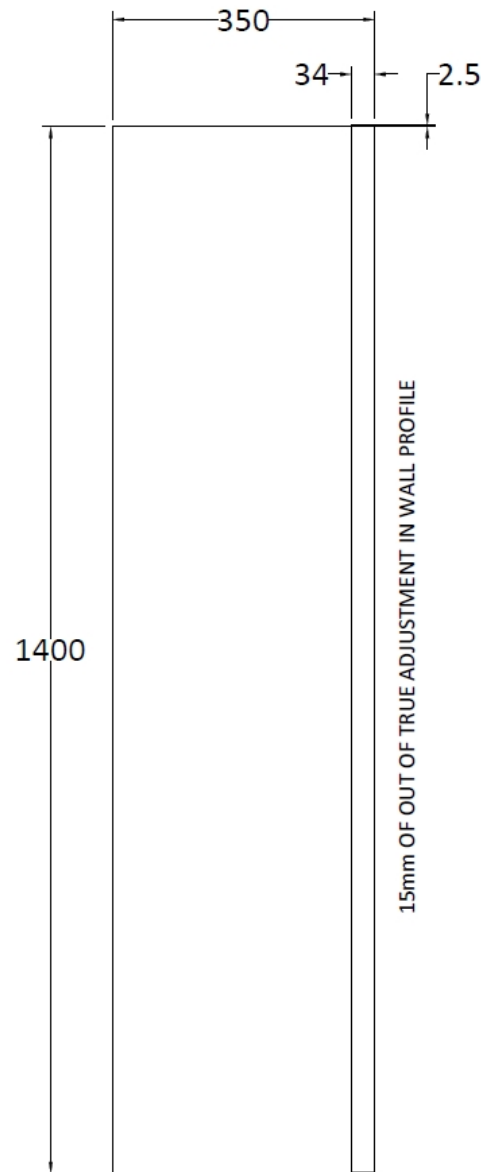

Sales Code: NSSF1

Description: 350 X 1400mm Fixed Bath Screen

Product Dimensions

Height (mm):	1440
Width (mm):	350
Depth (mm):	26
Nett Weight (kg):	9.6

Packaging Dimensions

Height (mm):	1440
Width (mm):	390
Length (mm):	50
Gross Weight (kg):	9.6

Packaging Data

Box Colour:	Brown Cardboard Box - Printed
Box Qty:	1
Label Size:	x
Label Colour:	Not Applicable
Label Qty:	

Outer Box Dimensions (If Applicable)

Height (mm):	
Width (mm):	
Depth (mm):	
Length (mm):	
Gross Weight (kg):	
Barcode:	5055275897720

Product Details

Country of Origin:	China
Fitting Instruction:	No
CE & UKCA:	Yes
Profile Material:	Aluminium
Profile Finish:	Chrome
Adjustments (mm):	15mm
Entry Width (mm):	N/A
Swing In Dim (mm):	N/A
Swing Out Dim (mm):	N/A
Radius (mm):	Not Applicable
Glass Thickness (mm):	6
Easy Fit:	No
Easy Clean:	No
Handle Style:	Not Applicable
Handle Material:	Not Applicable
Enclosure Design:	Frameless
Wheel Type:	Not Applicable
Support Bar Included:	Support Bar Not Included
Extras:	None