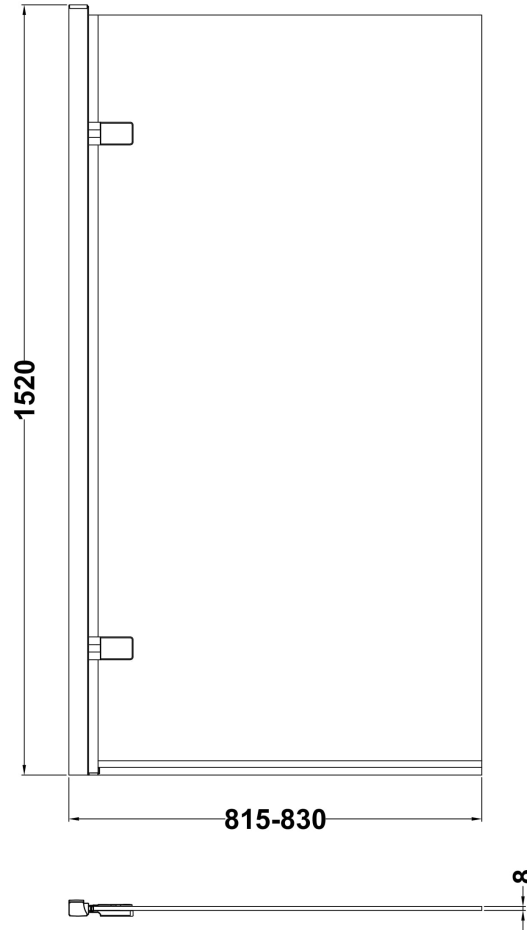

Sales Code: NSSQ78

Description: Square Hinged Bath Screen (8)

Product Dimensions

Height (mm):	1520
Width (mm):	830
Depth (mm):	38
Nett Weight (kg):	22.1

Packaging Dimensions

Height (mm):	50
Width (mm):	835
Length (mm):	1560
Gross Weight (kg):	22.6

Packaging Data

Box Colour:	Brown Cardboard Box - Printed
Box Qty:	1
Label Size:	x
Label Colour:	Not Applicable
Label Qty:	0

Outer Box Dimensions (If Applicable)

Height (mm):	
Width (mm):	
Depth (mm):	
Length (mm):	
Gross Weight (kg):	
Barcode:	5056462661391

Product Details

Country of Origin:	China
Fitting Instruction:	No
CE & UKCA:	Yes
Profile Material:	Aluminium
Profile Finish:	Brushed Brass
Adjustments (mm):	815- 830mm
Entry Width (mm):	
Swing In Dim (mm):	
Swing Out Dim (mm):	
Radius (mm):	Not Applicable
Glass Thickness (mm):	8
Easy Fit:	No
Easy Clean:	No
Handle Style:	Not Applicable
Handle Material:	Not Applicable
Enclosure Design:	Frameless
Wheel Type:	Not Applicable
Support Bar Included:	Support Bar Not Included
Extras:	None