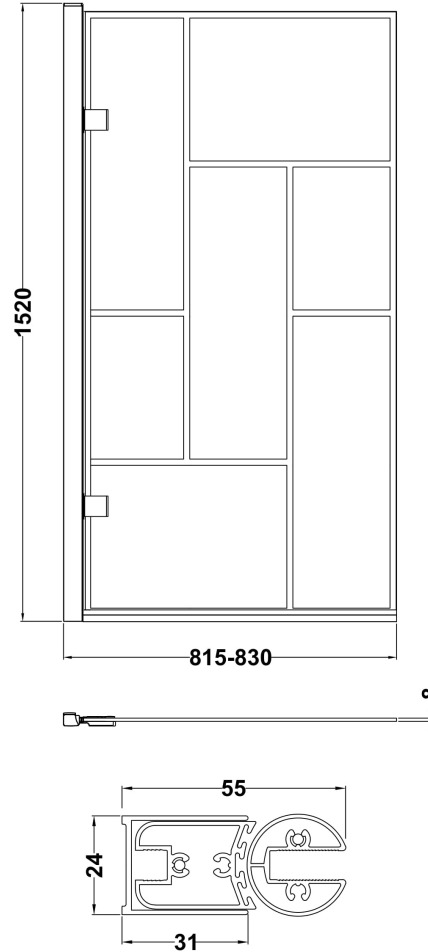

Sales Code: NSSQ7BB

Description: Sq Block Framed Hinged Bath Screen (8)

Product Dimensions

Height (mm):	1520
Width (mm):	830
Depth (mm):	38
Nett Weight (kg):	22.1

Packaging Dimensions

Height (mm):	50
Width (mm):	835
Length (mm):	1560
Gross Weight (kg):	22.6

Packaging Data

Box Colour:	Brown Cardboard Box - Printed
Box Qty:	1
Label Size:	x
Label Colour:	Not Applicable
Label Qty:	0

Outer Box Dimensions (If Applicable)

Height (mm):	
Width (mm):	
Depth (mm):	
Length (mm):	
Gross Weight (kg):	
Barcode:	5056462614496

Product Details

Country of Origin:	China
Fitting Instruction:	No
CE & UKCA:	
Profile Material:	Aluminium
Profile Finish:	Matt Black
Adjustments (mm):	815- 830mm
Entry Width (mm):	
Swing In Dim (mm):	777mm
Swing Out Dim (mm):	777mm
Radius (mm):	Not Applicable
Glass Thickness (mm):	8
Easy Fit:	No
Easy Clean:	No
Handle Style:	Not Applicable
Handle Material:	Not Applicable
Enclosure Design:	Frameless
Wheel Type:	Not Applicable
Support Bar Included:	Support Bar Not Included
Extras:	None