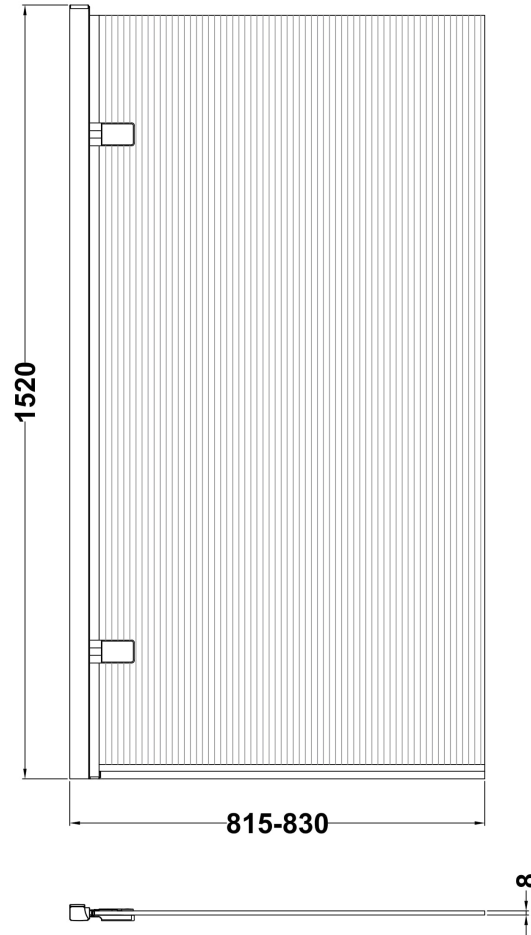

Sales Code: NSSQ7FLBB

Description: Square Hinged Bath Screen Fluted (8)

Product Dimensions

Height (mm):	1520
Width (mm):	830
Depth (mm):	24
Nett Weight (kg):	22.1

Packaging Dimensions

Height (mm):	50
Width (mm):	835
Length (mm):	1560
Gross Weight (kg):	22.6

Packaging Data

Box Colour:	Brown Cardboard Box - Printed
Box Qty:	1
Label Size:	x
Label Colour:	Not Applicable
Label Qty:	0

Outer Box Dimensions (If Applicable)

Height (mm):	
Width (mm):	
Depth (mm):	
Length (mm):	
Gross Weight (kg):	
Barcode:	5056678476901

Product Details

Country of Origin:	China
Fitting Instruction:	No
CE & UKCA:	Yes
Profile Material:	Aluminium
Profile Finish:	Brushed Brass
Adjustments (mm):	815- 830mm
Entry Width (mm):	
Swing In Dim (mm):	
Swing Out Dim (mm):	
Radius (mm):	Not Applicable
Glass Thickness (mm):	8
Easy Fit:	No
Easy Clean:	No
Handle Style:	Not Applicable
Handle Material:	Not Applicable
Enclosure Design:	Fluted
Wheel Type:	Not Applicable
Support Bar Included:	Support Bar Not Included
Extras:	None