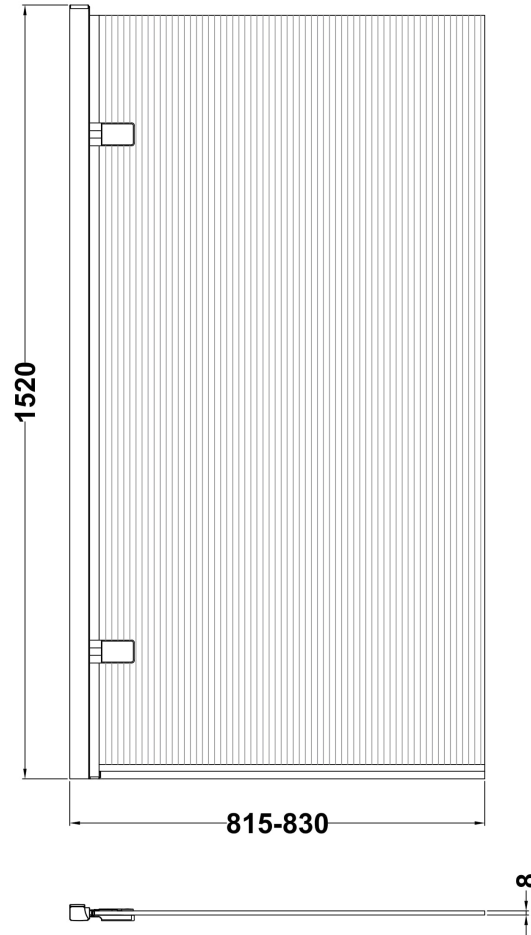

Sales Code: NSSQ7FL

Description: Square Hinged Bath Screen Fluted (8)

Product Dimensions

Height (mm):	1520
Width (mm):	830
Depth (mm):	24
Nett Weight (kg):	22.1

Packaging Dimensions

Height (mm):	50
Width (mm):	835
Length (mm):	1560
Gross Weight (kg):	22.6

Packaging Data

Box Colour:	Brown Cardboard Box - Printed
Box Qty:	1
Label Size:	x
Label Colour:	Not Applicable
Label Qty:	0

Outer Box Dimensions (If Applicable)

Height (mm):	
Width (mm):	
Depth (mm):	
Length (mm):	
Gross Weight (kg):	
Barcode:	5056678476895

Product Details

Country of Origin:	China
Fitting Instruction:	No
CE & UKCA:	Yes
Profile Material:	Aluminium
Profile Finish:	Chrome
Adjustments (mm):	815- 830mm
Entry Width (mm):	
Swing In Dim (mm):	
Swing Out Dim (mm):	
Radius (mm):	Not Applicable
Glass Thickness (mm):	8
Easy Fit:	No
Easy Clean:	No
Handle Style:	Not Applicable
Handle Material:	Not Applicable
Enclosure Design:	Fluted
Wheel Type:	Not Applicable
Support Bar Included:	Support Bar Not Included
Extras:	None