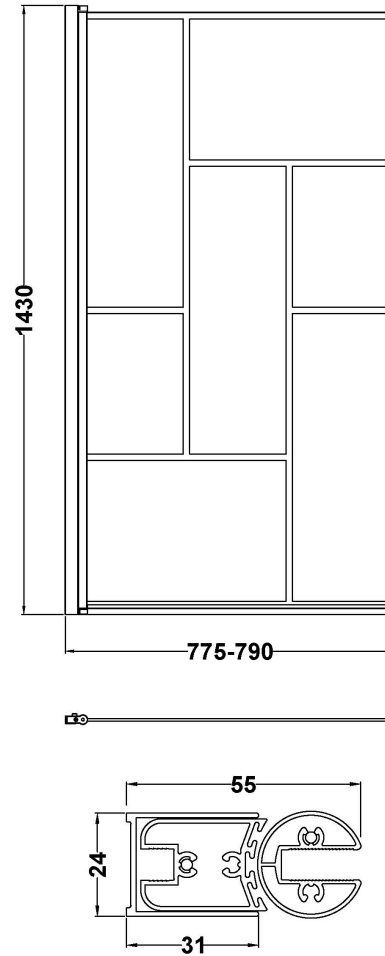

Sales Code: NSSQBB

Description: Square Block Framed Bath Screen (6)

**Product Dimensions**

Height (mm):	1430
Width (mm):	785
Depth (mm):	38
Nett Weight (kg):	18.4

**Packaging Dimensions**

Height (mm):	55
Width (mm):	810
Length (mm):	1460
Gross Weight (kg):	18.4

**Packaging Data**

Box Colour:	Brown Cardboard Box - Printed
Box Qty:	1
Label Size:	x
Label Colour:	Not Applicable
Label Qty:	0

**Outer Box Dimensions (If Applicable)**

Height (mm):	
Width (mm):	
Depth (mm):	
Length (mm):	
Gross Weight (kg):	
Barcode:	5056462614472

**Product Details**

Country of Origin:	China
Fitting Instruction:	No
CE Approval:	
Profile Material:	Aluminium
Profile Finish:	Matt Black
Adjustments (mm):	775mm-790mm
Entry Width (mm):	
Swing In Dim (mm):	700mm
Swing Out Dim (mm):	700mm
Radius (mm):	Not Applicable
Glass Thickness (mm):	6
Easy Fit:	No
Easy Clean:	No
Handle Style:	Not Applicable
Handle Material:	Not Applicable
Enclosure Design:	Frameless
Wheel Type:	Not Applicable
Support Bar Included:	Support Bar Not Included
Extras:	None