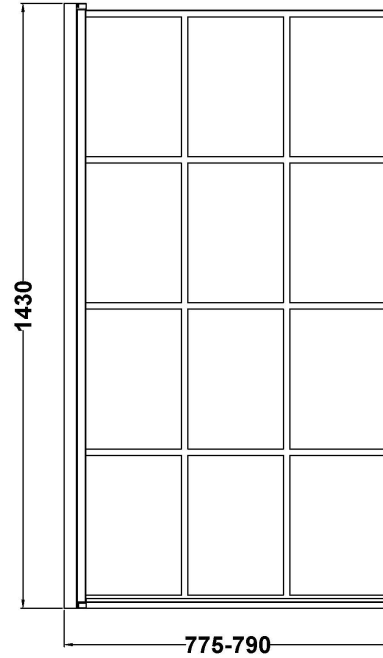

Sales Code: NSSQBF

Description: Square Framed Bath Screen (6)

Product Dimensions

Height (mm):	1435
Width (mm):	785
Depth (mm):	38
Nett Weight (kg):	18.4

Packaging Dimensions

Height (mm):	55
Width (mm):	810
Length (mm):	1460
Gross Weight (kg):	18.4

Packaging Data

Box Colour:	Brown Cardboard Box - Printed
Box Qty:	1
Label Size:	x
Label Colour:	Not Applicable
Label Qty:	0

Outer Box Dimensions (If Applicable)

Height (mm):	
Width (mm):	
Depth (mm):	
Length (mm):	
Gross Weight (kg):	
Barcode:	5056211881261

Product Details

Country of Origin:	China
Fitting Instruction:	No
CE Approval:	
Profile Material:	Aluminium
Profile Finish:	Matt Black
Adjustments (mm):	775mm-790mm
Entry Width (mm):	
Swing In Dim (mm):	700mm
Swing Out Dim (mm):	700mm
Radius (mm):	Not Applicable
Glass Thickness (mm):	6
Easy Fit:	No
Easy Clean:	No
Handle Style:	Not Applicable
Handle Material:	Not Applicable
Enclosure Design:	Frameless
Wheel Type:	Not Applicable
Support Bar Included:	Support Bar Not Included
Extras:	None