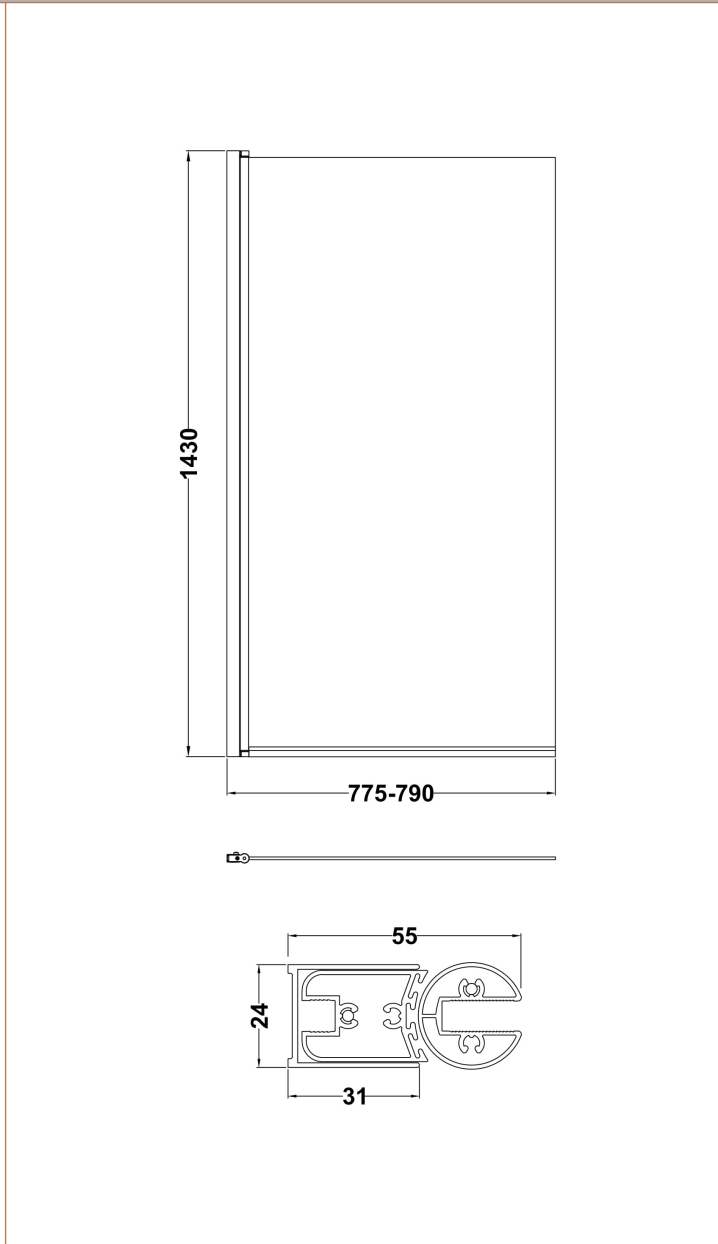

Sales Code: NSSQGM

Description: Square Bath Screen (6)

Product Dimensions	
Height (mm):	1430
Width (mm):	790
Depth (mm):	55
Nett Weight (kg):	17
Packaging Dimensions	
Height (mm):	50
Width (mm):	800
Length (mm):	1440
Gross Weight (kg):	17.4
Packaging Data	
Box Colour:	Brown Cardboard Box - Printed
Box Qty:	1
Label Size:	x
Label Colour:	Not Applicable
Label Qty:	0
Outer Box Dimensions (If Applicable)	
Height (mm):	
Width (mm):	
Depth (mm):	
Length (mm):	
Gross Weight (kg):	
Barcode:	5056678435090
Product Details	
Country of Origin:	China
Fitting Instruction:	No
CE & UKCA:	Yes
Profile Material:	Aluminium
Profile Finish:	Brushed Pewter
Adjustments (mm):	775mm-790mm
Entry Width (mm):	
Swing In Dim (mm):	700 mm
Swing Out Dim (mm):	700 mm
Radius (mm):	Not Applicable
Glass Thickness (mm):	6
Easy Fit:	No
Easy Clean:	No
Handle Style:	Not Applicable
Handle Material:	Not Applicable
Enclosure Design:	Frameless
Wheel Type:	Not Applicable
Support Bar Included:	Support Bar Not Included
Extras:	None