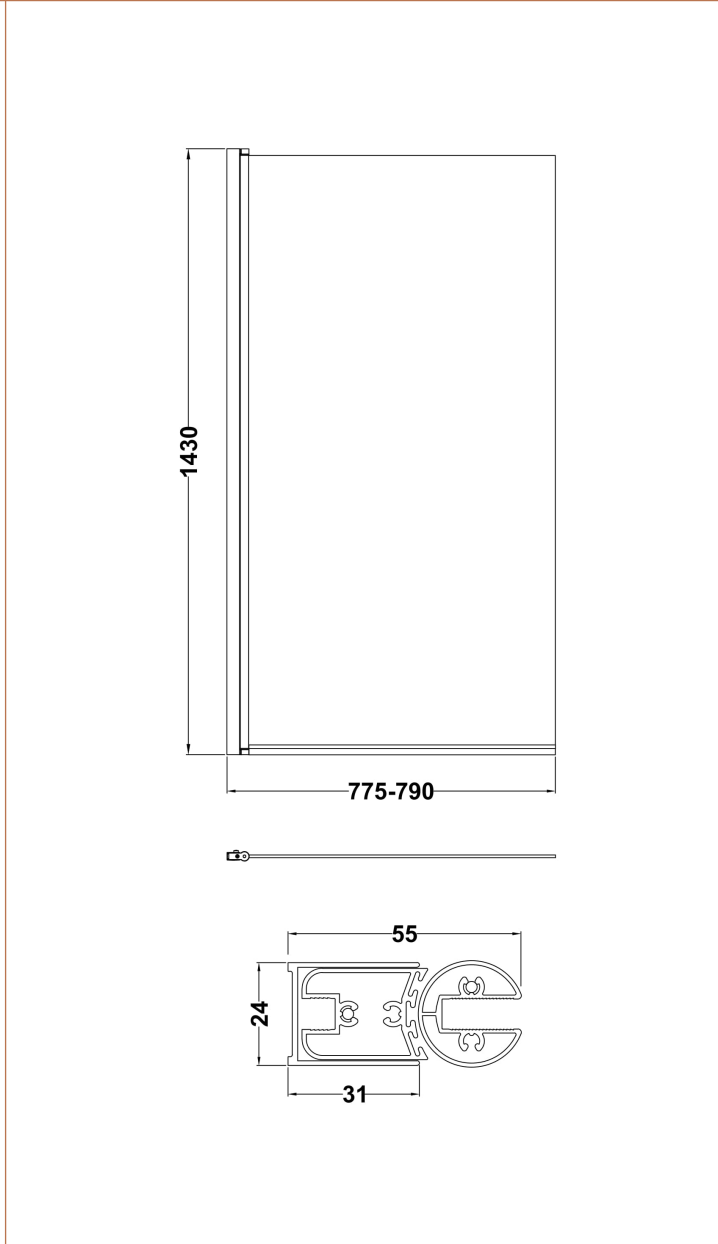

Sales Code: NSSQGM

Description: Square Bath Screen (6)

Product Dimensions	
Height (mm):	1430
Width (mm):	790
Depth (mm):	55
Nett Weight (kg):	17
Packaging Dimensions	
Height (mm):	50
Width (mm):	800
Length (mm):	1440
Gross Weight (kg):	17.4
Packaging Data	
Box Colour:	Brown Cardboard Box - Printed
Box Qty:	1
Label Size:	x
Label Colour:	Not Applicable
Label Qty:	0
Outer Box Dimensions (If Applicable)	
Height (mm):	
Width (mm):	
Depth (mm):	
Length (mm):	
Gross Weight (kg):	
Barcode:	5056678435090
Product Details	
Country of Origin:	China
Fitting Instruction:	No
CE & UKCA:	Yes
Profile Material:	Aluminium
Profile Finish:	Brushed Pewter
Adjustments (mm):	775mm-790mm
Entry Width (mm):	
Swing In Dim (mm):	700 mm
Swing Out Dim (mm):	700 mm
Radius (mm):	Not Applicable
Glass Thickness (mm):	6
Easy Fit:	No
Easy Clean:	No
Handle Style:	Not Applicable
Handle Material:	Not Applicable
Enclosure Design:	Frameless
Wheel Type:	Not Applicable
Support Bar Included:	Support Bar Not Included
Extras:	None