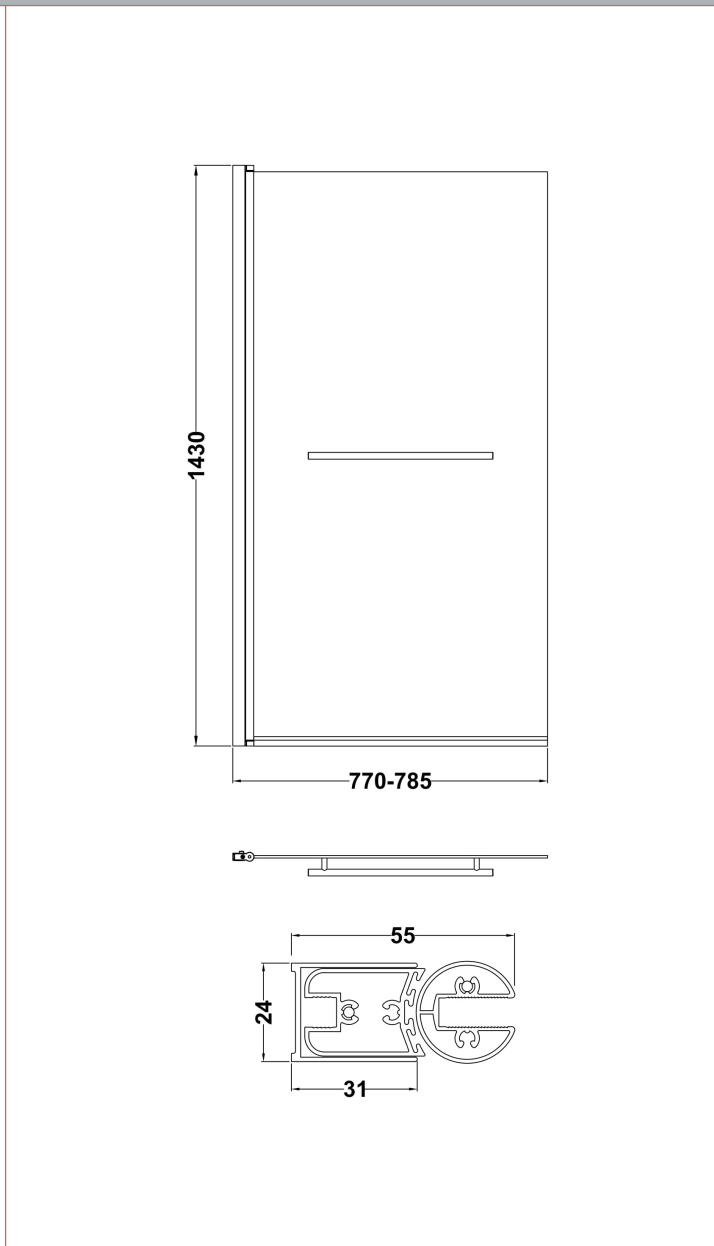

Sales Code: NSSQR

Description: Square Bath Screen, Rail (6)

Product Dimensions

Height (mm):	1435
Width (mm):	790
Depth (mm):	38
Nett Weight (kg):	18.9

Packaging Dimensions

Height (mm):	55
Width (mm):	810
Length (mm):	1460
Gross Weight (kg):	18.9

Packaging Data

Box Colour:	Brown Cardboard Box - Printed
Box Qty:	1
Label Size:	x
Label Colour:	Not Applicable
Label Qty:	0

Outer Box Dimensions (If Applicable)

Height (mm):	
Width (mm):	
Depth (mm):	
Length (mm):	
Gross Weight (kg):	
Barcode:	5055369001378

Product Details

Country of Origin:	China
Fitting Instruction:	No
CE & UKCA:	Yes
Profile Material:	Aluminium
Profile Finish:	Chrome
Adjustments (mm):	775mm-790mm
Entry Width (mm):	N/A
Swing In Dim (mm):	700mm
Swing Out Dim (mm):	700mm
Radius (mm):	Not Applicable
Glass Thickness (mm):	6
Easy Fit:	No
Easy Clean:	No
Handle Style:	Not Applicable
Handle Material:	Not Applicable
Enclosure Design:	Frameless
Wheel Type:	Not Applicable
Support Bar Included:	Support Bar Not Included
Extras:	Towel Rail